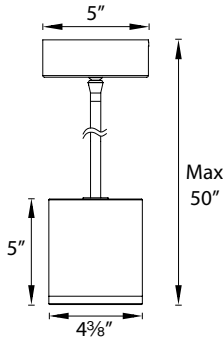

TUBE PENDANT – model: PD-W2605

dwelLED™ LED Outdoor

WAC LIGHTING
Responsible Lighting®

Fixture Type:

Catalog Number:

Project: _____

Location: _____

PRODUCT DESCRIPTION

LED technology becomes accessible for decorative luminaires, with transitional styling and 3000K warm white light for even the most demanding applications. Options include ADA compliance, 277 volt power, ELV dimming, wet location, and a variety of sizes and finishes.

FEATURES

- Die-cast aluminum construction
- Powder coat finishes
- ETL wet location listed
- Dim to 10% with electronic low voltage (ELV) dimmer
- 50,000 hour rated life

SPECIFICATIONS

- **Construction:** Die-cast aluminum
- **Color Temperature:** 3000K
- **CRI:** 85

ORDERING NUMBER

Model#	Distribution	Watt	LED Lumens	Delivered Lumens	Finish
PD-W2605	Down	18W	1235	1060	AL <i>Brushed Aluminum</i> BK <i>Black</i> BZ <i>Bronze</i> GH <i>Graphite</i> WT <i>White</i>

PD-W2605 -

Example: PD-W2605-BZ

WAC Lighting
www.waclighting.com
Phone (800) 526.2588 • Fax (800) 526.2585

Headquarters/Eastern Distribution Center
44 Harbor Park Drive • Port Washington, NY 11050
Phone (516) 515.5000 • Fax (516) 515.5050

Western Distribution Center
168 Brea Canyon Road • City of Industry, CA 91789
Phone (800) 526.2588 • Fax (800) 526.2585