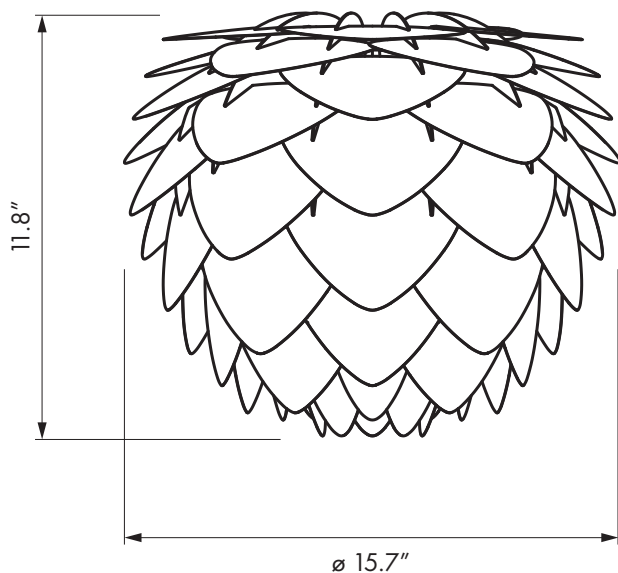

#2128
 #2130
 #2132
 #2134
 #2136
 #2138

VITA Aluvia mini

Designed by The VITA copenhagen Design Team in Copenhagen, Denmark

Aluvia mini + Champagne

Aluvia mini + Tripod table

Color variations

Pearl White

Anthracite Grey

Forest Green

Petrol Blue

Ruby Red

Saffron Yellow

Floor and pendant in one

Unbreakable

Dimensions

ø 15.7"

h 11.8"

Material

Aluminum, PP & PC

Weight incl. packaging

3.04 lbs

Light source

E26 - max 15 W LED

Bulb recommendation: #4041

Packaging

Gift Box, Dimensions (L×H×D): 20.1 x 13.8 x 1.1"

Assembly time

20 min - video guide at www.vitacopenhagen.com

Media Kit

Photos, 3D models

Download at www.vitacopenhagen.com

Ordering Information