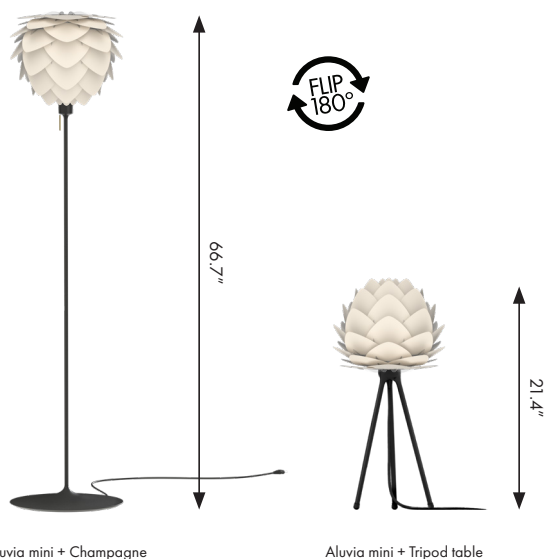

#2128
 #2130
 #2132
 #2134
 #2136
 #2138

VITA Aluvia mini

Designed by The VITA copenhagen Design Team in Copenhagen, Denmark

Aluvia mini + Champagne

Aluvia mini + Tripod table

Color variations

Pearl White

Anthracite Grey

Forest Green

Petrol Blue

Ruby Red

Saffron Yellow

Floor and pendant in one

Unbreakable

Dimensions

ø 15.7"

h 11.8"

Material

Aluminum, PP & PC

Weight incl. packaging

3.04 lbs

Light source

E26 - max 15 W LED

Bulb recommendation: #4041

Packaging

Gift Box, Dimensions (L×H×D): 20.1 x 13.8 x 1.1"

Assembly time

20 min - video guide at www.vitacopenhagen.com

Media Kit

Photos, 3D models

Download at www.vitacopenhagen.com

Ordering Information