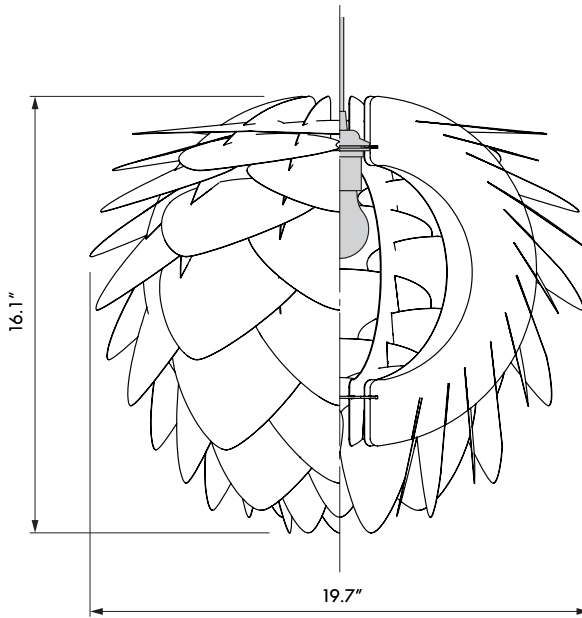

# VITA Silvia

#2007  
#2030  
#2053  
#2070

Designed by VITA Design Team in Copenhagen, Denmark

Silvia + Tripod floor

Silvia + Tripod table

## Color variations

White

Copper

Steel

Brushed brass

**Floor and pendant in one**

**Unbreakable**

**Dimensions**  
ø 19.7"  
h 16.1"

**Material**  
Polypropylene & Polycarbonate

**Weight incl. packaging**  
2,60 lbs

**Light source**  
E27 / E26  
Max 15 W LED

**Packaging**  
Gift Box, Dimensions (LxWxH): 15,7x11,8x1,18"

**Assembly time**  
15 min video guide at [www.vitacopenhagen.com](http://www.vitacopenhagen.com)