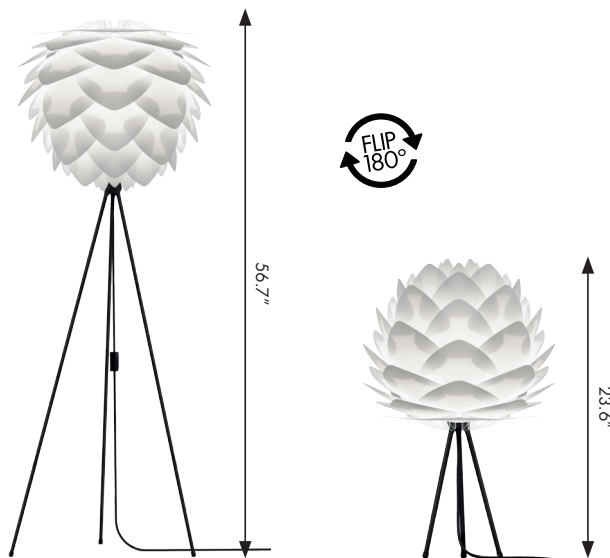

# VITA Silvia

#2007  
#2030  
#2053  
#2070

Designed by VITA Design Team in Copenhagen, Denmark

Silvia + Tripod floor

Silvia + Tripod table

## Color variations

White

Copper

Steel

Brushed brass

**Floor and pendant in one**

**Unbreakable**

**Dimensions**  
ø 19.7"  
h 16.1"

**Material**  
Polypropylene & Polycarbonate

**Weight incl. packaging**  
2,60 lbs

**Light source**  
E27 / E26  
Max 15 W LED

**Packaging**  
Gift Box, Dimensions (LxWxH): 15,7x11,8x1,18"

**Assembly time**  
15 min video guide at [www.vitacopenhagen.com](http://www.vitacopenhagen.com)