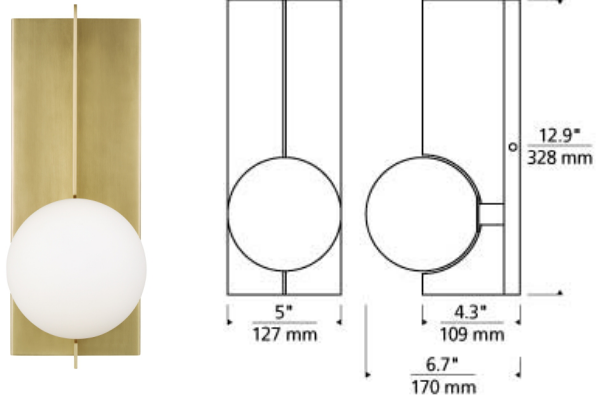

Orbel Wall

LED T20

DESCRIPTION

The Orbel Collection by Tech Lighting is inspired by Mid-Century modern art with contrasting geometric shapes. The Orbel wall sconce features an elongated metal rectangle that supports a frosted sphere of light. Designed at 13" tall and offered in three modern finishes, the wall sconce is a beautiful fixture to line your hallways or illuminate any room setting. Coordinate your design with other fixtures in the Orbel collection, such as the flush mount, bath light and low voltage pendants. Lamping options are compatible with most dimmers. Refer to the Dimming Chart for more information. Rated for (1) 5 watt max. G9 Bi-Pin lamp (Not Included). LED 120 volt 5 watt, 303 delivered lumens, 3000K, LED G9 Bi-Pin lamp. Dimmable with most LED compatible ELV and TRIAC dimmers. Mounts up or down.

INSTALLATION

This product can mount to either a 4" square electrical box with round plaster ring or an octagonal electrical box (not included).

brass

polished nickel

matte black

ORDERING INFORMATION

700WSOBL FINISH