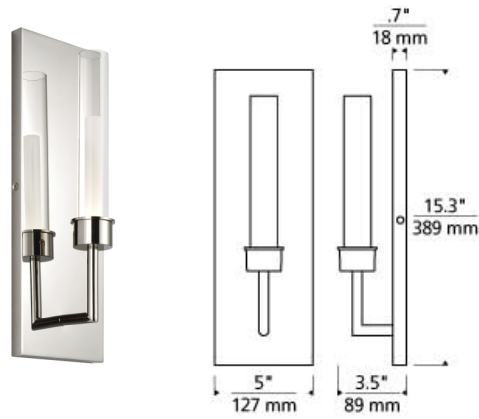

Linger Wall

LED ADA

DESCRIPTION

Tech Lighting's Linger wall sconce illuminates upward with a single LED light shaped by an acrylic cylinder. Available in polished nickel and natural brass that will slowly patina for an exquisitely timeless look. Also available as a two-light wall sconce, both options beautifully illuminate your bathroom, vanity and hallway. Complete your look with the Linger chandeliers. Lamping options are compatible with most dimmers. Refer to Dimming Chart for more information. Includes 120 volt 8.7 watt, 366 delivered lumens, 3000K LED module. Dimmable with most LED compatible ELV and TRIAC dimmers. 277V compatible with 0-10V dimmers. Mounts up or down. ADA compliant.

INSTALLATION

This product can mount to either a 4" square electrical box with round plaster ring or an octagonal electrical box (not included).

natural brass

natural brass
side view

polished nickel

polished nickel
side view

ORDERING INFORMATION

700WSLNG	SHAPE OR SIZE	FINISH	LAMP
1	1 LIGHT	NB NATURAL BRASS N POLISHED NICKEL	-LED930 INTEGRATED LED 90 CRI 3000K 120V (T24) -LED930-277 INTEGRATED LED 90 CRI 3000K 277V

TECH LIGHTING®