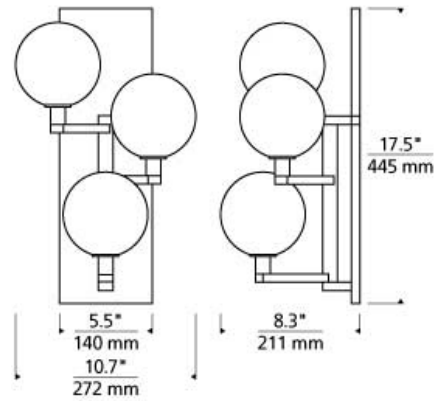

Gambit Triple Wall

LED T20

DESCRIPTION

The Gambit Triple LED wall sconce light from Tech Lighting exudes undeniable beauty and warm contemporary style through its bold use of high end mixed materials and retro-inspired, fully dimmable LED lamping. This broadly appealing contemporary design is offered in two sizes, the petite 1-lite and scalable 3-lite, each with its own unique silhouette. Both sizes offer a convergence of contrasting elements including hard lines from their elegantly plated metal hardware and soft curves from their seemingly delicate yet durable borosilicate glass globes. Together with the coordinating Gambit chandelier and various Gambit multi-port chandeliers also from Tech Lighting, these distinctive wall sconce lights are sure to add an incredibly warm allure to dining room lighting, kitchen lighting and living room lighting applications alike. No Lamp rated for (3) 25 watt max E12 candelabra base lamp. LED includes (3) 2 watt, 465 delivered lumen, 2700K, E12 candelabra base lamp. Mounts up only.

INSTALLATION

This product can mount to either a 4" square electrical box with round plaster ring or an octagonal electrical box (not included).

WEIGHT

9.5-10lb / 4.31-4.54kg ±

aged brass

satin nickel

ORDERING INFORMATION

700WSGMB	SHAPE OR SIZE	COLOR	FINISH	LAMP
T	TRIPLE	C CLEAR	R AGED BRASS S SATIN NICKEL	NO LAMP -LED927 LED T6 90 CRI 2700K 120V (T20/T24)

TECH LIGHTING®

7400 Linder Avenue
Skokie, Illinois 60077

T 847.410.4400
F 847.410.4500