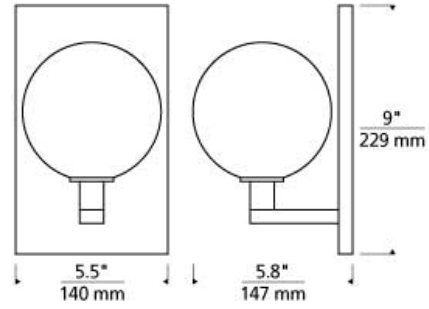

WALL COLLECTION

Gambit Single Wall LED T20

DESCRIPTION

The Gambit Single LED wall sconce light from Tech Lighting exudes undeniable beauty and warm contemporary style through its bold use of high end mixed materials and retro-inspired, fully dimmable LED lamping. This broadly appealing contemporary design is offered in two sizes, the petite 1-lite and scalable 3-lite, each with its own unique silhouette. Both sizes offer a convergence of contrasting elements including hard lines from their elegantly plated metal hardware and soft curves from their seemingly delicate yet durable borosilicate glass globes. Together with the coordinating Gambit chandelier and various Gambit multi-port chandeliers also from Tech Lighting, these distinctive wall sconce lights are sure to add an incredibly warm allure to dining room lighting, kitchen lighting and living room lighting applications alike. No Lamp rated for (1) 25 watt max E12 candelabra base lamp. LED includes (1) 2 watt, 155 delivered lumen, 2700K, E12 candelabra base lamp. Mounts up only.

INSTALLATION

This product can mount to either a 4" square electrical box with round plaster ring or an octagonal electrical box (not included).

WEIGHT

5.5-6lb / 2.49-2.72kg ±

aged brass

satin nickel

ORDERING INFORMATION