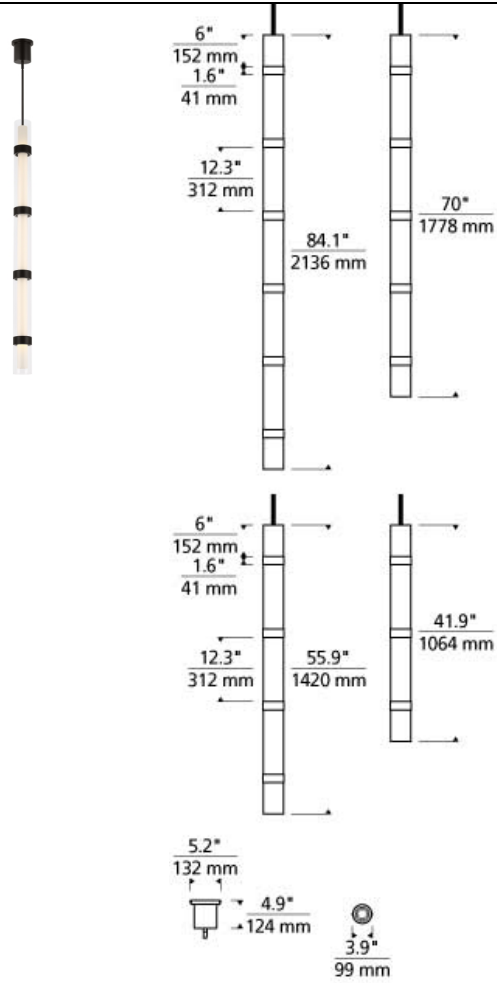

## DESCRIPTION

Wit, by Tech Lighting, is the ultimate modern design. This cylindrical glass pendant is elongated by 3 to 6 sleek metal bands add striking LED illumination when lit and presents as modern décor when off. Offered in two handsome finishes, brass and black, and various lengths identified by the number of metal bands. For full room coordination, also available as a linear suspension. Lamping options are compatible with most dimmers. Refer to Dimming Chart for more information. 4 Glass. 120 volt, 40 watts, 2800 delivered lumens, 3000K, LED linear module. 5 Glass. 120 volt, 54 watts, 3800 delivered lumens, 3000K, LED linear module. 6 Glass. 120 volt, 68 watts, 4800 delivered lumens, 3000K, LED linear module. 7 Glass. 120 volt, 82 watts, 5800 delivered lumens, 3000K, LED linear module. DIMMABLE with most LED compatible ELV, TRIAC and 0-10V dimmers. Includes two 6 inch & four 12 inch stems in coordinating finish. Can be installed on a sloped ceiling up to 45°.

## INSTALLATION

This product can mount to either a 4" square electrical box with round plaster ring or an octagon electrical box.

## ORDERING INFORMATION

700TDWIT	SHAPE OR SIZE	FINISH	LAMP
4	4 GLASS	<b>B</b> BLACK	-LED930 INTEGRATED LED 90 CRI 3000K 120-277V UNV (T24)
5	5 GLASS	<b>BR</b> BRASS	-LED930 INTEGRATED LED 90 CRI 3000K 120V (T24)
6	6 GLASS		
7	7 GLASS		