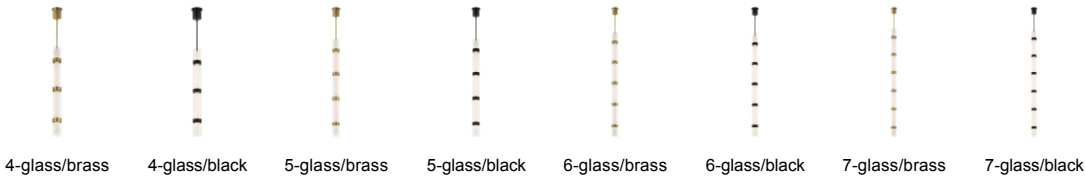

# Wit Pendant

LED

## DESCRIPTION

Wit, by Tech Lighting, is the ultimate modern design. This cylindrical glass pendant is elongated by 3 to 6 sleek metal bands add striking LED illumination when lit and presents as modern décor when off. Offered in two handsome finishes, brass and black, and various lengths identified by the number of metal bands. For full room coordination, also available as a linear suspension. Lamping options are compatible with most dimmers. Refer to Dimming Chart for more information. 4 Glass. 120 volt, 40 watts, 2800 delivered lumens, 3000K, LED linear module. 5 Glass. 120 volt, 54 watts, 3800 delivered lumens, 3000K, LED linear module. 6 Glass. 120 volt, 68 watts, 4800 delivered lumens, 3000K, LED linear module. 7 Glass. 120 volt, 82 watts, 5800 delivered lumens, 3000K, LED linear module. DIMMABLE with most LED compatible ELV, TRIAC and 0-10V dimmers. Includes two 6 inch & four 12 inch stems in coordinating finish. Can be installed on a sloped ceiling up to 45°.

## INSTALLATION

This product can mount to either a 4" square electrical box with round plaster ring or an octagon electrical box.

## ORDERING INFORMATION

700TDWIT	SHAPE OR SIZE	FINISH	LAMP
4	4 GLASS	<b>B</b> BLACK	-LED930 INTEGRATED LED 90 CRI 3000K 120-277V UNV (T24)
5	5 GLASS	<b>BR</b> BRASS	-LED930 INTEGRATED LED 90 CRI 3000K 120V (T24)
6	6 GLASS		
7	7 GLASS		