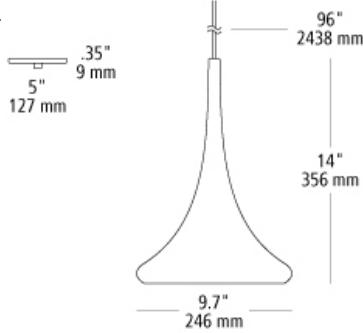

noema pendant

DESCRIPTION

The elegant lines of the sophisticated line-voltage Noema spun metal pendant light by LBL Lighting are energized with a contemporary color palette. The Matte Gold finish or the Black finish with Gold interior comes with a Black cloth cord, and the Matte White finish comes with a White cloth cord. Also, the interior finish of each Noema pendant light matches its exterior finish to create a smooth look. This unique lighting fixture can create dramatic contrast or aesthetic harmony with the downlight providing both task lighting and accent lighting. Available in LED light, the Noema is fitting for a hotel lobby, bar, restaurant dining room and more. It's also perfect to use these oversized pendant lights over a home kitchen island or for dining room lights or in the living room in an urban setting. Includes 8' of field-cuttable cable. Available with or without lamp. E26 medium base socket 75w max. LED version includes (1) 9 watt 532 delivered lumens 80CRI 3000K LED A19. Dimmable with a low-voltage electronic dimmer. 120v.

WEIGHT

2-2lb / 0.91-0.91kg ±

black/gold

gold

white

ORDERING INFORMATION

model	finish	lamp
LP995	BLGD black/gold	No Lamp
	GD gold	LED830 E26 LED A19 9w 120v
	WH white	

FIXTURE TYPE: _____