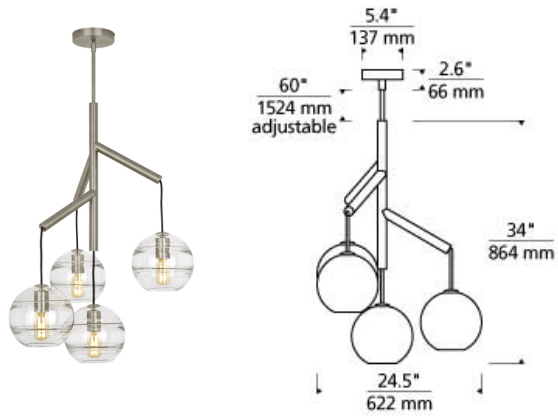

Sedona Single Chandelier LED T20

DESCRIPTION

The Sedona Single chandelier from Tech Lighting perhaps is best described as a deconstructed modern chandelier, where four glass orbs are each suspended from the sleek branchlike central hub via contrasting textured cloth covered cords to make a distinctly alluring visual statement. While each transparent clear or transparent smoke glass orb is perfectly spherical and smooth on the exterior surface, the interior surface features gradually thickening bands of glass which are artfully crafted by talented artisans to add alluring visual interest and dimension to your space. Whether you select the single, double or triple chandelier, you are sure to find a option perfect for your kitchen island lighting, dining room lighting or living room lighting application. Its two fully dimmable vintage tubular style LED lamping options are not only energy efficient, but also allow you to customize these pendant lights to your desired ambiance. Rated for up to (4) 60 watt max E26 medium based lamps (Lamps Not Included). LED includes (4) 3.5 watt, (1200 delivered lumens 2700K, medium base LED vintage radio lamps. Fixture provided with sixty inches of variable rigid stems (includes four 12" stems & two 6" stems). Ships with 9 inches of field-cuttable black cloth cord. Dimmable with LED compatible or triac dimmer. Can be installed on a sloped ceiling up to 45°.

INSTALLATION

This product can mount to either a 4" square electrical box with round plaster ring or an octagon electrical box.

ACCESSORIES & OPTICAL CONTROLS

Line-voltage Swag Hook

WEIGHT

7.5-7.5lb / 3.4-3.4kg ±

clear/aged brass transparent smoke/aged brass transparent smoke/satin nickel clear/satin nickel

ORDERING INFORMATION

700SDNMP	SHAPE OR SIZE	COLOR	FINISH	LAMP
R1	SINGLE	C CLEAR K TRANSPARENT SMOKE	R AGED BRASS S SATIN NICKEL	NO LAMP -LED927 T14 LED 90 CRI 2700K 120V (T20/T24)