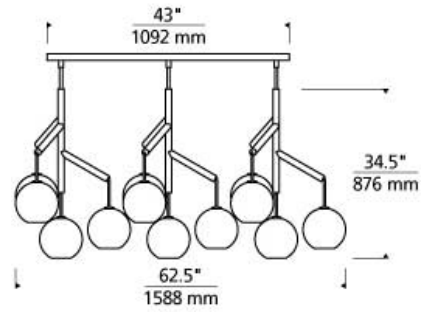

Sedona Triple Chandelier

LED T20

DESCRIPTION

The Sedona Triple chandelier from Tech Lighting perhaps is best described as a deconstructed modern chandelier, where four glass orbs are each suspended from the sleek branchlike central hub via contrasting textured cloth covered cords to make a distinctly alluring visual statement. While each transparent clear or transparent smoke glass orb is perfectly spherical and smooth on the exterior surface, the interior surface features gradually thickening bands of glass which are artfully crafted by talented artisans to add alluring visual interest and dimension to your space. Whether you select the single, double or triple chandelier, you are sure to find a option perfect for your kitchen island lighting, dining room lighting or living room lighting application. Its two fully dimmable vintage tubular style LED lamping options are not only energy efficient, but also allow you to customize these pendant lights to your desired ambiance. Rated for up to (12) 60 watt max E26 medium based lamp (Lamp Not Included). LED includes (12) 3.5 watt, 3600 delivered lumens 2700K, medium base LED vintage radio lamp. Fixture provided with five feet of variable rigid stems (includes four 12" stems & two 6" stems). Ships with 9 inches of field-cuttable black cloth cord. Dimmable with LED compatible or triac dimmer.

INSTALLATION

This product can mount to either a 4" square electrical box with round plaster ring or an octagon electrical box.

WEIGHT

21-21lb / 9.53-9.53kg ±

clear/satin nickel clear/aged brass transparent smoke/satin nickel transparent smoke/aged brass

ORDERING INFORMATION

700SDNMP	SHAPE OR SIZE	COLOR	FINISH	LAMP
L3	TRIPLE	C CLEAR K TRANSPARENT SMOKE	R AGED BRASS S SATIN NICKEL	NO LAMP -LED927 T14 LED 90 CRI 2700K 120V (T20/T24)

TECH LIGHTING®
 7400 Linder Avenue T 847.410.4400
 Skokie, Illinois 60077 F 847.410.4500
Tech Lighting, L.L.C.