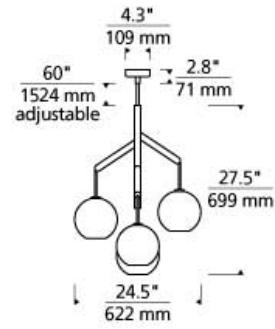

Sedona Triple Chandelier

LED T20

DESCRIPTION

The Sedona Triple chandelier from Tech Lighting perhaps is best described as a deconstructed modern chandelier, where four glass orbs are each suspended from the sleek branchlike central hub via contrasting textured cloth covered cords to make a distinctly alluring visual statement. While each transparent clear or transparent smoke glass orb is perfectly spherical and smooth on the exterior surface, the interior surface features gradually thickening bands of glass which are artfully crafted by talented artisans to add alluring visual interest and dimension to your space. Whether you select the single, double or triple chandelier, you are sure to find a option perfect for your kitchen island lighting, dining room lighting or living room lighting application. Its two fully dimmable vintage tubular style LED lamping options are not only energy efficient, but also allow you to customize these pendant lights to your desired ambiance. Rated for up to (12) 60 watt max E26 medium based lamp (Lamp Not Included). LED includes (12) 3.5 watt, 3600 delivered lumens 2700K, medium base LED vintage radio lamp. Fixture provided with five feet of variable rigid stems (includes four 12" stems & two 6" stems). Ships with 9 inches of field-cuttable black cloth cord. Dimmable with LED compatible or triac dimmer.

INSTALLATION

This product can mount to either a 4" square electrical box with round plaster ring or an octagon electrical box.

WEIGHT

21-21lb / 9.53-9.53kg ±

clear/satin nickel clear/aged brass transparent smoke/satin nickel transparent smoke/aged brass

ORDERING INFORMATION

700SDNMP	SHAPE OR SIZE	COLOR	FINISH	LAMP
L3	TRIPLE	C CLEAR K TRANSPARENT SMOKE	R AGED BRASS S SATIN NICKEL	NO LAMP -LED927 T14 LED 90 CRI 2700K 120V (T20/T24)

TECH LIGHTING®
 7400 Linder Avenue T 847.410.4400
 Skokie, Illinois 60077 F 847.410.4500
Tech Lighting, L.L.C.