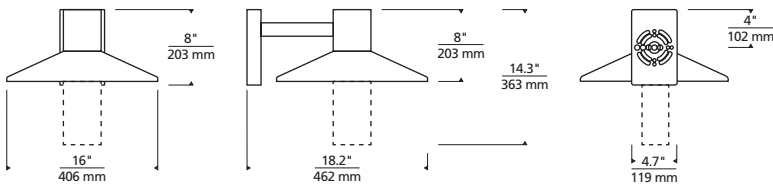

ASH 16 WALL SCONCE

Ash 16

PHOTOMETRICS*

*For latest photometrics, please visit www.techlighting.com/OUTDOOR

ASH 16 WITH CLEAR LENS

Total Lumen Output: 1406
Total Power: 18
Luminaire Efficacy: 78
Color Temp: 3000K
CRI: 90
BUG Rating: B1-U0-G0