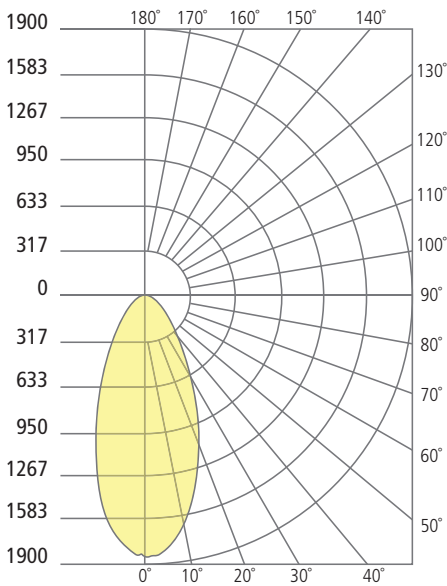

# ASH 16 WALL SCONCE

Ash 16

### ASH 16 WITH CLEAR LENS

Total Lumen Output: 1406  
 Total Power: 18  
 Luminaire Efficacy: 78  
 Color Temp: 3000K  
 CRI: 90  
 BUG Rating: B1-U0-G0