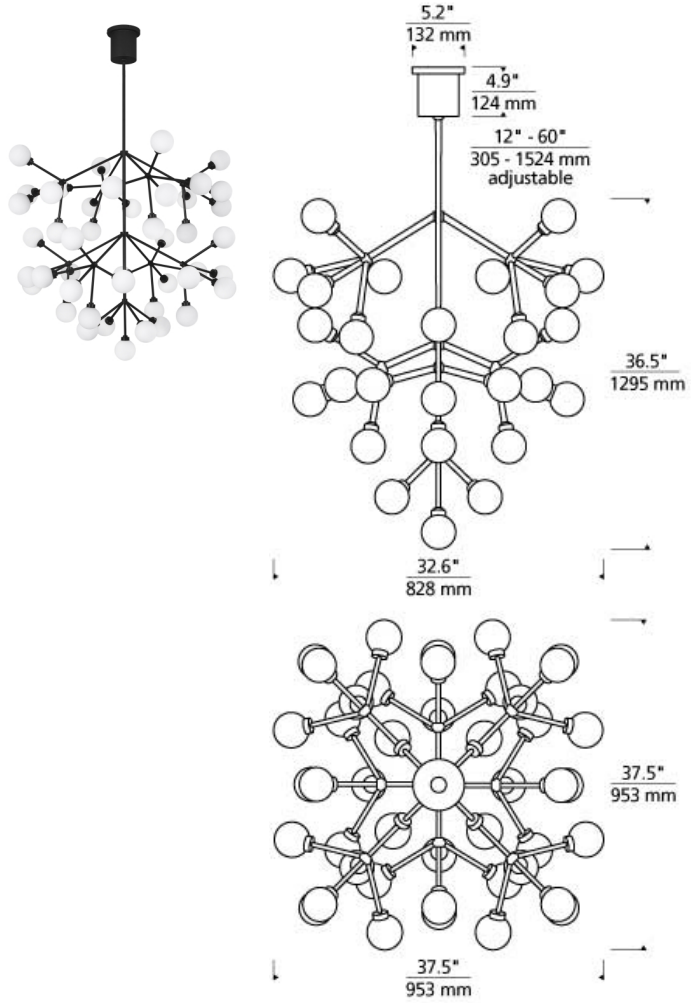

## DESCRIPTION

The Mara Grande LED chandelier from Tech Lighting is a wholly modern interpretation of classic multi-tier chandelier, but rarely does a fixture provide such dramatic impact. Whether you select the on-trend aged brass finish or the plated satin nickel finish, each large chandelier features forty five individual frosted glass globes which smoothly diffuse the LED light sources for an unmistakably high-end look. With its impactful scale and plentiful, fully dimmable LED light output, the Mara Grande chandelier is sure to make a jaw-dropping statement as dining room lighting, living room lighting or foyer lighting. If you have something a bit smaller in mind, be sure to check out the medium scale Mara chandelier also available from Tech Lighting. Includes (45) 2.6 watt, 67 delivered lumen (3015 total delivered lumens), 2700K LED modules. Fixture provided with 60 inches of variable rigid stems (includes one 12 inch & two 24 inch stems) in coordinating finish. Dimmable with most LED compatible ELV dimmers. Can be installed on a sloped ceiling up to 45°.

## INSTALLATION

This product can mount to either a 4" square electrical box with round plaster ring or an octagon electrical box.

## WEIGHT

16-16lb / 7.26-7.26kg ±

white/aged brass white/satin nickel white/matte black