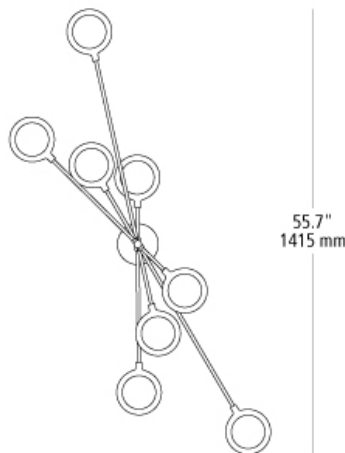

spectica linear

DESCRIPTION

The Spectica linear suspension fixture by LBL Lighting is highly modern with its round, flat floating light extensions. This artful and energy-saving piece features a conveniently adjustable look with a swiveling canopy, adjustable arms and rotating head, with a few simple adjustments precise lighting can be achieved in any space. The Spectica linear suspension scales at 54.9" in length, 41.95" in width and 24" in height making for a generous grand scale ideal for dining room settings, kitchens and conference rooms. The Spectica linear suspension is one of three in the Spectia Collection, simply search for the Spectica linear suspension to find its closest relatives. A Matte Black or Satin Gold finish further enhance this contemporary piece. The Spectica houses a fully dimmable unidirectional Includes three 12" stems, two 6" stems and one 3" stem. LED includes (8) 6.3 watt 2459 total delivered lumens 90 CRI 3000K LED module. Dimmable with a low-voltage electronic dimmer. 120v or 277v.

WEIGHT

10.5-11lb / 4.76-4.99kg ±

matte black

satin gold

matte black

satin gold

ORDERING INFORMATION

model	color	finish	lamp
SU1034	acrylic	BL black/black	LED930 LED Modules 50.4W 90 CRI 3000K 120V
		GD satin gold	LED930277 LED Modules 50.4W 90 CRI 3000K 277V