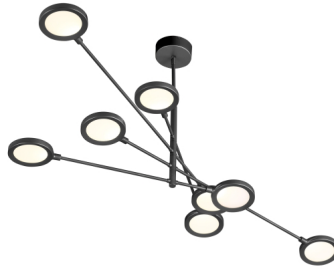

spectica linear

DESCRIPTION

The Spectica linear suspension fixture by LBL Lighting is highly modern with its round, flat floating light extensions. This artful and energy-saving piece features a conveniently adjustable look with a swiveling canopy, adjustable arms and rotating head, with a few simple adjustments precise lighting can be achieved in any space. The Spectica linear suspension scales at 54.9" in length, 41.95" in width and 24" in height making for a generous grand scale ideal for dining room settings, kitchens and conference rooms. The Spectica linear suspension is one of three in the Spectia Collection, simply search for the Spectica linear suspension to find its closest relatives. A Matte Black or Satin Gold finish further enhance this contemporary piece. The Spectica houses a fully dimmable unidirectional Includes three 12" stems, two 6" stems and one 3" stem. LED includes (8) 6.3 watt 2459 total delivered lumens 90 CRI 3000K LED module. Dimmable with a low-voltage electronic dimmer. 120v or 277v.

WEIGHT

10.5-11lb / 4.76-4.99kg ±

matte black

satin gold

matte black

satin gold

ORDERING INFORMATION

model	color	finish	lamp
SU1034	acrylic	BL black/black	LED930 LED Modules 50.4W 90 CRI 3000K 120V
		GD satin gold	LED930277 LED Modules 50.4W 90 CRI 3000K 277V