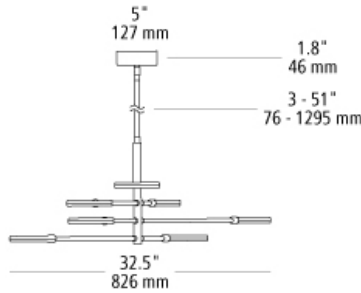

spectica linear

DESCRIPTION

The Spectica linear suspension fixture by LBL Lighting is highly modern with its round, flat floating light extensions. This artful and energy-saving piece features a conveniently adjustable look with a swiveling canopy, adjustable arms and rotating head, with a few simple adjustments precise lighting can be achieved in any space. The Spectica linear suspension scales at 54.9" in length, 41.95" in width and 24" in height making for a generous grand scale ideal for dining room settings, kitchens and conference rooms. The Spectica linear suspension is one of three in the Spectia Collection, simply search for the Spectica linear suspension to find its closest relatives. A Matte Black or Satin Gold finish further enhance this contemporary piece. The Spectica houses a fully dimmable unidirectional Includes three 12" stems, two 6" stems and one 3" stem. LED includes (8) 6.3 watt 2459 total delivered lumens 90 CRI 3000K LED module. Dimmable with a low-voltage electronic dimmer. 120v or 277v.

WEIGHT

10.5-11lb / 4.76-4.99kg ±

matte black

satin gold

matte black

satin gold

ORDERING INFORMATION

model	color	finish	lamp
SU1034	acrylic	BL black/black	LED930 LED Modules 50.4W 90 CRI 3000K 120V
		GD satin gold	LED930277 LED Modules 50.4W 90 CRI 3000K 277V