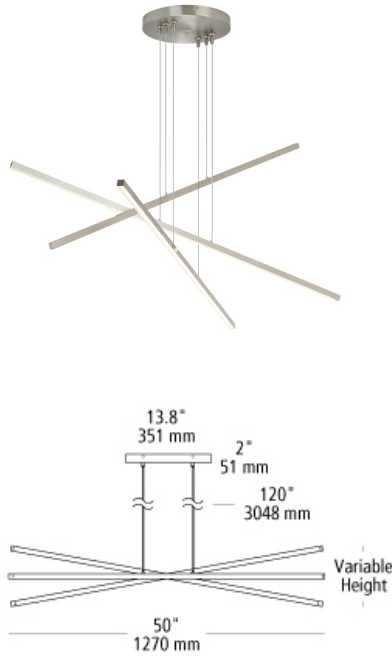

essence trio linear

DESCRIPTION

The ultimate in modern minimalism, the Essence Trio by LBL Lighting has three streamlined, linear lengths which are staggered randomly to create this dramatic and oversized modern interpretation of a chandelier. Linear LEDs lights create a warm, downward light glow with the lighting fixture's high performance, energy efficient, integrated LED light source at 3000K and 90 CRI. Ideal for lighting a dining room table, kitchen island or a conference room table, Essence is available in either an Aged Brass finish with Bronze cable or Satin Nickel finish with Clear cable. Its dimensions are 17.8" high and 50" long. Each of the three linear lights are only .75" thick and 7.5" wide. Damp-rated and dimmable. Includes 10' of field-cuttable cable. LED includes (3) 20 watt 4320 total delivered lumens 90 CRI 3000K LED modules. Dimmable with a low-voltage electronic dimmer. 120v

WEIGHT

10.5-10.5lb / 4.76-4.76kg ±

ORDERING INFORMATION

model	finish	lamp
SU993	AB aged brass SC satin nickel	LED930 LED Module (3) 20w 90 CRI 3000K 120v

FIXTURE TYPE: _____

JOB NAME: _____

NOTES: _____

7400 Linder Avenue
Skokie, Illinois 60077