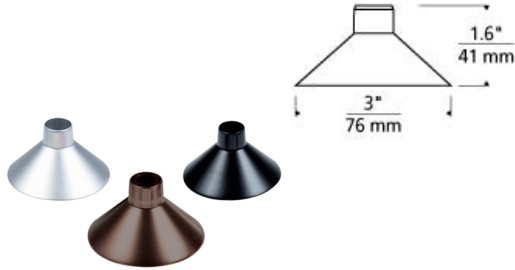

**Lil Wok Shade** T20

**DESCRIPTION**

The Lil Wok Shade by Tech Lighting provides a pleasant visual enhancement to several of our task heads. This decorative shade is available in three on-trend finishes to match any one of our compatible display and/or task heads. Installation is simple making the Lil Wok an ideal solution for added design ecstastic. Includes Snap Louver Lens Holder. Can hold a single lens or louver. Silver and black for MR16 of up to 50 watts. Antique bronze and copper for MR16 up to 20 watts only. Available for use on DJ-Archie, DJ-Telescope, DJ-Wally Lite, Joshua Ceiling, K-Pivot, K-Telescope, MO-Pivot, Tele, Wall Telescope (sold seperately)

**OTHER**

Black, silver: Low-voltage MR16 lamp up to 50 watts (not included). Antique bronze: Low-voltage MR16 up to 20 watts (not included).

**ACCESSORIES & OPTICAL CONTROLS**

Eggcrate Louver

**WEIGHT**

0.05lb / 0.02kg ±