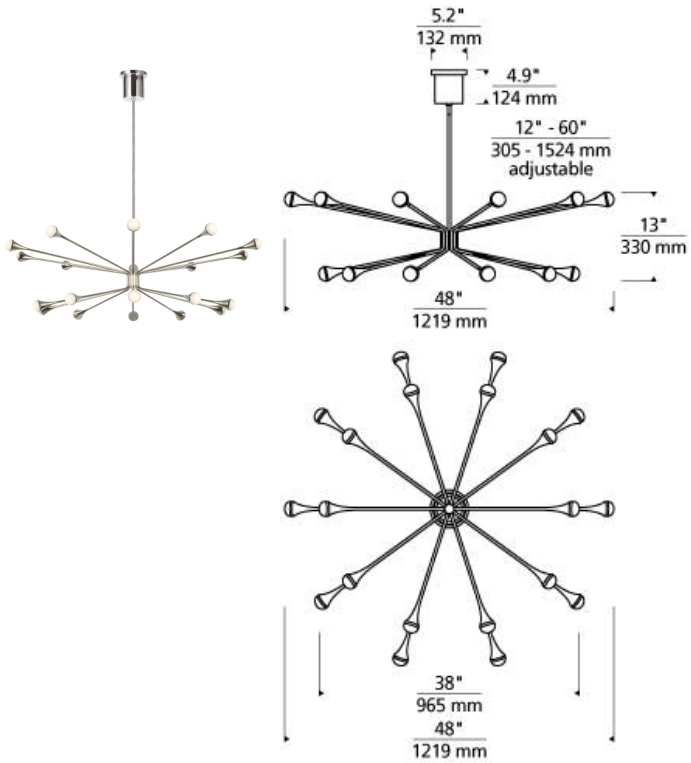

# Lody 20-Light Chandelier

LED

## DESCRIPTION

This Mid-Century Modern-inspired family, Lody by Tech Lighting, recreates a retro look with contemporary appeal. This Lody chandelier features 20 orbed diffusers mounted at the ends of flared arms to create two rings of up and down LED illumination. Offered in three clean finishes, brass, matte black and polished nickel, Lody provides a modern lighting statement for your living room, dining room and hospitality. Complete the look with more Lody chandelier options and bath light. Lamping options are compatible with most dimmers. Refer to the Dimming Chart for more information. Includes 120-277 volt universal 56 watts, 2020 total delivered lumens, 3000K LED modules. DIMMABLE with most LED compatible ELV dimmers. Ships with (4) 12" and (2) 6" rigid stems in coordinating finish. Can be installed on a sloped ceiling up to 45°.

## WEIGHT

14-14lb / 6.35-6.35kg ±

aged brass

polished nickel

matte black

## ORDERING INFORMATION

700LDY	SHAPE OR SIZE	FINISH	LAMP
20	20-LIGHT	BR BRASS B MATTE BLACK N POLISHED NICKEL	-LED930 INTEGRATED LED 90 CRI 3000K 120V-277V UNV (T20/T24)

**TECH LIGHTING®**

7400 Linder Avenue  
Skokie, Illinois 60077