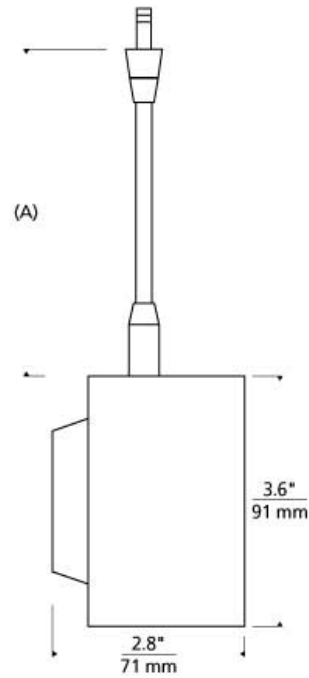

# LOW - VOLTAGE HEADS

## ISO Head LED T20

### DESCRIPTION

The Iso display head by Tech Lighting combines sleek design with lighting precision. Light hits in the desired location with beam spreads of 20°, 30° or 50°. These wide ranges of light spread are made possible with the Iso due to its full 360° head rotation and 90° pivot. Customize the Iso by combining it with the complementary Monorail or Monopoint systems by Tech Lighting. The Iso head is available in two on-trend finishes and can be customized to hang at four distinct stem lengths. This low-voltage display head is ideal for commercial lighting applications such as retail stores, libraries and galleries. Includes field replaceable 16 watt, 780 delivered lumens, 3000K, 80 CRI LED module field replaceable LED module and upgradeable due to the solderless connector. Dimmable to 10% dimmer type determined by low-voltage transformer. The heat sink remains with the fixture minimizing any waste at the end of the lamp module's life. The head rotates 360° and pivots 90° to direct the beam. As a general rule when using the ISO Head, we do not recommend using greater than 33% of the maximum wattage specified for the low-voltage transformer due to the inrush current requirements. For assistance in calculations, please contact our Technical Support Department.

### WEIGHT

1.58lb / 0.72kg ±

satin nickel

white

aged brass