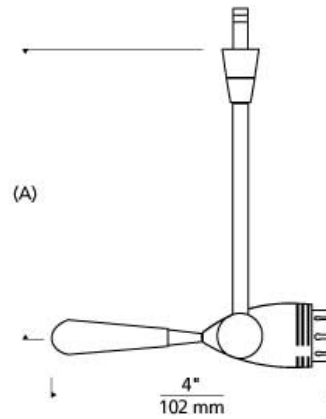

LOW - VOLTAGE HEADS

Aero Head

DESCRIPTION

The Aero display head by Tech Lighting is simple in design but extremely functional, featuring dozens of modern and complementary customization possibilities. The Aero provides light where you need it the most with its 360° rotating head and 260° pivot. The removable handle extension on the back serves as a functional addition assisting with pivots and rotations. The lamping is neatly concealed within the head of the lamp and can be glare free when paired with any Tech Lighting glare-reducing lens shield (sold separately). This highly customizable display head features two on-trend hardware finishes and five distinct stem lengths. Enhance your space all the more by combining the Aero display head with a Tech Lighting free-jack or rail system. This low-voltage display head is ideal for commercial lighting applications such as retail stores, libraries and galleries. Accessories in myriad styles and colors allow you to create the ideal custom element (accessory required, sold separately). Aero's head rotates 360°, pivots 260° to direct the beam. Removable glass handle. Low-voltage, MR16 lamp of up to 50 watts (not included). See accessory for maximum wattage usage. Dimmable with Low-Voltage electronic or magnetic dimmer (based on transformer). Works with SORAA.

INSTALLATION

Socket terminates with FreeJack male connector, which may be installed into a system connector. Elements ordered with a system prefix include a connector for that system. For use on T-TRAK, order FreeJack version and T-TRAK FreeJack Connector (sold separately).

0.55-1lb / 0.25-0.45kg ±

with round glass shield accessory

with bell accessory

with onyx cone accessory

ORDERING INFORMATION

700 SYSTEM	AE	LENGTH (A)	FINISH
FJ	FREEJACK	3 3"	Z ANTIQUE BRONZE
MP	MONOPOINT	6 6"	S SATIN NICKEL
MO	MONORAIL	12 12"	
MO2	TWO-CIRCUIT MONORAIL		
WMO	WALL MONORAIL		