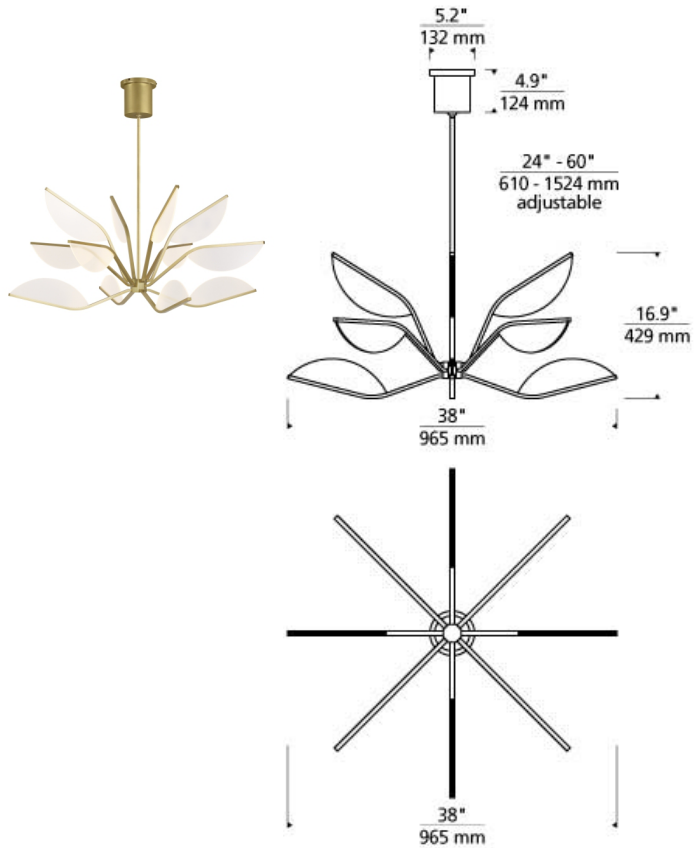

Belterra 38 Chandelier

LED T20

DESCRIPTION

The Belterra chandelier by Tech Lighting is inspired by the lotus flower. Petal-shaped LED light guides beautifully illuminate this contemporary design and capture the purity of the chandelier's graceful stem-work. Offered in three elegant finishes, Belterra provides a touch of contrast to the light guides when turned on and off. Available in two sizes to illuminate the space as a stand-alone piece or installed in multiples. Lamping options are compatible with most dimmers. Refer to the Dimming Chart for more information. Includes 50.4 watts, 3540 total delivered lumens, 3000K LED linear modules. Dimmable with most LED compatible ELV and TRIAC dimmers. Ships with (4) 12" and (2) 6" rigid stems in coordinating finish. Can be installed on a sloped ceiling up to 45°.

WEIGHT

8.5-8.5lb / 3.86-3.86kg ±

brass

matte black

polished nickel

ORDERING INFORMATION

700BLT	SHAPE OR SIZE	FINISH	LAMP
38	38" DIAMETER	B BRASS B MATTE BLACK N POLISHED NICKEL	-LED930 INTEGRATED LED 90 CRI 3000K 120V (T20/T24)