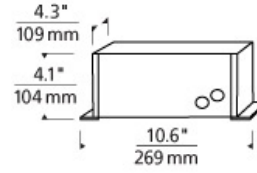

INSTALLATION

This transformer must be installed in a remote but accessible location (such as above the ceiling or in a closet). To simplify installation the transformer should be located no more than 20' from the run or power feed. The electrician will need to supply the proper gauge conductor from the transformer to the power feed location based on distance (see Low-Voltage Wire Size Table, below).

LOW-VOLTAGE WIRE SIZE TABLE						
Use to determine the correct THHN wire size for a recommended 3 percent drop in voltage at the specified wattage. The length shown is the length of wire from the transformer to the power feed.						
12 Volt	5 ft.	6-15 ft.	16-20 ft.	21-40 ft.	41-60 ft.	61-90 ft.
300 Watt	#10 GA	#6 GA	#4 GA	#1 GA	1/0	3/0