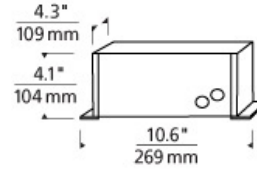

**INSTALLATION**

This transformer must be installed in a remote but accessible location (such as above the ceiling or in a closet). To simplify installation the transformer should be located no more than 20 feet from the run or power feed. The electrician will need to supply the proper gauge conductor from the transformer to the power feed location based on distance (see Low-Voltage Wire Size Table, below).

LOW-VOLTAGE WIRE SIZE TABLE						
Use to determine the correct THHN wire size for a recommended 3 percent drop in voltage at the specified wattage. The length shown is the length of wire from the transformer to the power feed.						
12 Volt	5 ft.	6-15 ft.	16-20 ft.	21-40 ft.	41-60 ft.	61-90 ft.
150 Watt	#12 GA	#8 GA	#6 GA	#4 GA	#2 GA	#1 GA