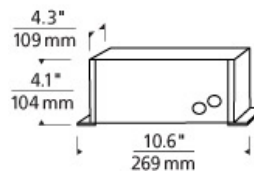

INSTALLATION

This transformer must be installed in a remote but accessible location (such as above the ceiling or in a closet). To simplify installation the transformer should be located no more than 20 feet from the run or power feed. The electrician will need to supply the proper gauge conductor from the transformer to the power feed location based on distance (see Low-Voltage Wire Size Table, below).

LOW-VOLTAGE WIRE SIZE TABLE						
Use to determine the correct THHN wire size for a recommended 3 percent drop in voltage at the specified wattage. The length shown is the length of wire from the transformer to the power feed.						
12 Volt	5 ft.	6-15 ft.	16-20 ft.	21-40 ft.	41-60 ft.	61-90 ft.
150 Watt	#12 GA	#8 GA	#6 GA	#4 GA	#2 GA	#1 GA