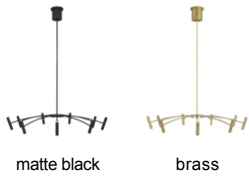

Aerial 40 Chandelier LED

DESCRIPTION

This Aerial chandelier by Tech Lighting features symmetrically spaced arched rods supporting a ring of slim cylindrical heads. The cylinders produce up and down illumination while concealing the integrated LED light sources. Offered in two large diameters, 40" and 55", the Aerial chandelier is highlighted in two contemporary finish options brass and matte black and hangs a maximum 60" with the included adjustable stems. A great piece to coordinate with the smaller scale Aerial chandelier in your open living space, dining area and foyer. Lamping options are compatible with most dimmers. Refer to the Dimming Chart for more information. Includes 120 volt 42.7 watts, 2953 total delivered lumens, 3000K LED modules. Dimmable with most LED compatible ELV and TRIAC dimmers. Ships with (4) 12" and (2) 6" rigid stems in coordinating finish. Can be installed on a sloped ceiling up to 45°.

WEIGHT

9-9lb / 4.08-4.08kg ±

ORDERING INFORMATION

700ARL	LENGTH (A)	FINISH	LAMP
	40 40"	BRBRASS B MATTE BLACK	-LED930 INTEGRATED LED 90 CRI 3000K 120V (T20/T24)

TECH LIGHTING®

7400 Linder Avenue T 847.410.4400
Skokie, Illinois 60077 F 847.410.4500