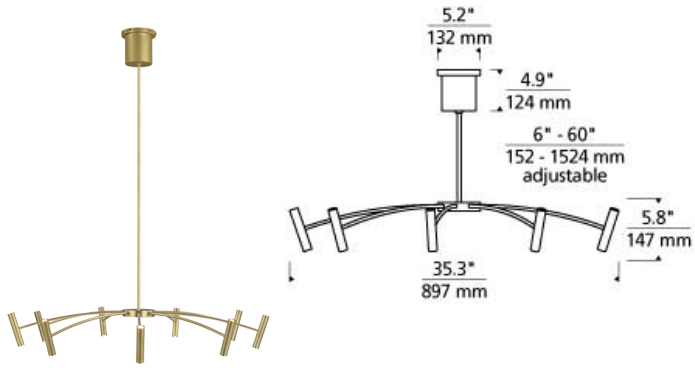

Aerial 40 Chandelier LED

DESCRIPTION

This Aerial chandelier by Tech Lighting features symmetrically spaced arched rods supporting a ring of slim cylindrical heads. The cylinders produce up and down illumination while concealing the integrated LED light sources. Offered in two large diameters, 40" and 55", the Aerial chandelier is highlighted in two contemporary finish options brass and matte black and hangs a maximum 60" with the included adjustable stems. A great piece to coordinate with the smaller scale Aerial chandelier in your open living space, dining area and foyer. Lamping options are compatible with most dimmers. Refer to the Dimming Chart for more information. Includes 120 volt 42.7 watts, 2953 total delivered lumens, 3000K LED modules. Dimmable with most LED compatible ELV and TRIAC dimmers. Ships with (4) 12" and (2) 6" rigid stems in coordinating finish. Can be installed on a sloped ceiling up to 45°.

WEIGHT

9-9lb / 4.08-4.08kg ±

ORDERING INFORMATION

700ARL	LENGTH (A)	FINISH	LAMP
	40 40"	BRBRASS B MATTE BLACK	-LED930 INTEGRATED LED 90 CRI 3000K 120V (T20/T24)

TECH LIGHTING®

7400 Linder Avenue T 847.410.4400
Skokie, Illinois 60077 F 847.410.4500