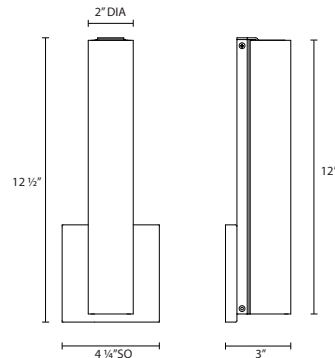

2440

Tube Slim 12" LED Sconce

Dimensions:

Height: 12" - 13 1/4"
Width: 4 1/4"

Description:

Shade: Tubular White Etched Glass
2" DIA X 12" H
Wall Plate: 4 1/4" SQ
Extension: 3"-3 1/4"
Dimmable by Electronic Low Voltage(ELV)

Lamping Options:

LED
8w, 540 Lumens
Warm White (3000K), 85 CRI
120VAC Input w/12VAC Transformer

Available Finishes:

Polished Chrome

2440.01-FT w/Flat Trim
2440.01-DT w/Long Drum Trim
2440.01-ST w/Long Spine Trim

Satin Nickel

2440.13-FT w/Flat Trim
2440.13-DT w/Long Drum Trim
2440.13-ST w/Long Spine Trim

Flat Trim

Drum Trim

Spine Trim

ADA

SONNEMAN
A WAY OF LIGHT