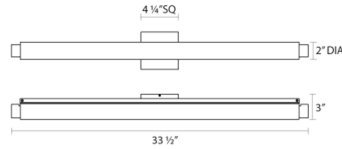

### Dimensions

Height:	4.25"
Width:	33.5"
Extends:	3"
Minimum Extension:	3"
Maximum Extension:	3"
Shape:	Drum Trim
Size:	32"
Canopy/Backplate/Base Depth:	4.25
Canopy/Backplate/Base Height:	4.25