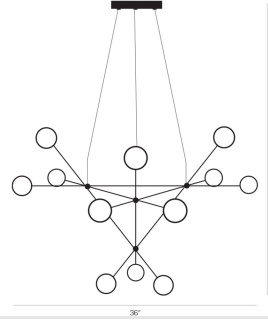

Project:

Proton Alpha Chandelier Spec Sheet

SKU: 2082.37K Learn more at:
<https://sonnemanlight.com/proton-alpha-chandelier>

Description: Configured in a bottom-weighted tripod called Alpha, **or in a double pyramid configuration called Beta**, these amazingly scaled fixtures could only be achieved through superior engineering and technology. Available in two finishes with several glass options, Proton brings art to the structure of simplicity.

Type #:

Dimensions

Height:	27"
Diameter:	40"
Canopy/Backplate/Base:	5"
Hanging Details:	6' Adjustable Cord
Canopy/Backplate/Base Height:	2"

Installation

Installation:	Licensed electrician required
Sloped Ceiling Compatible?:	Compatible
Minimum Hanging Height:	27"
Maximum Hanging Height:	99"

General Listings

Certification:	C-ETL-US
Color/Finish:	Polished Black Nickel (.37)
Dark Sky Friendly:	N

Electrical Specs

Bulb(s) Included?:	Yes
Bulb 1 Type:	Integral LED
Bulb Quantity:	12
Input Voltage:	120VAC
Wattage:	30
Initial Lumens:	2640
Delivered Lumens:	1680
Color Temperature:	3000K
CRI:	90
Power Supply Type:	Driver
Power Supply Quantity:	1
Power Supply Location:	Canopy
Dimming Type:	TRIAC/ELV
Bulb Max Wattage:	30

Shipping

Carton 1 L x W x H:	25" X 25" X 10"
---------------------	-----------------

Shade

Lens Type:	Smoke Glass
Shade 1 Material:	Glass

Available Finishes

Available Finishes: Polished Black Nickel w/Smoke Glass, Polished Black Nickel w/White Crushed Glass, Satin Nickel w/White Crushed Glass