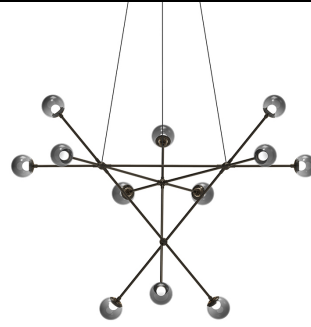

Project:

Proton Alpha Chandelier Spec Sheet

SKU: 2082.37K Learn more at:
<https://sonnemanlight.com/proton-alpha-chandelier>

Description: Configured in a bottom-weighted tripod called Alpha, **or in a double pyramid configuration called Beta**, these amazingly scaled fixtures could only be achieved through superior engineering and technology. Available in two finishes with several glass options, Proton brings art to the structure of simplicity.

Type #:

Dimensions

Height:	27"
Diameter:	40"
Canopy/Backplate/Base:	5"
Hanging Details:	6' Adjustable Cord
Canopy/Backplate/Base Height:	2"

Installation

Installation:	Licensed electrician required
Sloped Ceiling Compatible?:	Compatible
Minimum Hanging Height:	27"
Maximum Hanging Height:	99"

General Listings

Certification:	C-ETL-US
Color/Finish:	Polished Black Nickel (.37)
Dark Sky Friendly:	N

Electrical Specs

Bulb(s) Included?:	Yes
Bulb 1 Type:	Integral LED
Bulb Quantity:	12
Input Voltage:	120VAC
Wattage:	30
Initial Lumens:	2640
Delivered Lumens:	1680
Color Temperature:	3000K
CRI:	90
Power Supply Type:	Driver
Power Supply Quantity:	1
Power Supply Location:	Canopy
Dimming Type:	TRIAC/ELV
Bulb Max Wattage:	30

Shipping

Carton 1 L x W x H:	25" X 25" X 10"
---------------------	-----------------

Shade

Lens Type:	Smoke Glass
Shade 1 Material:	Glass

Available Finishes

Available Finishes: Polished Black Nickel w/Smoke Glass, Polished Black Nickel w/White Crushed Glass, Satin Nickel w/White Crushed Glass