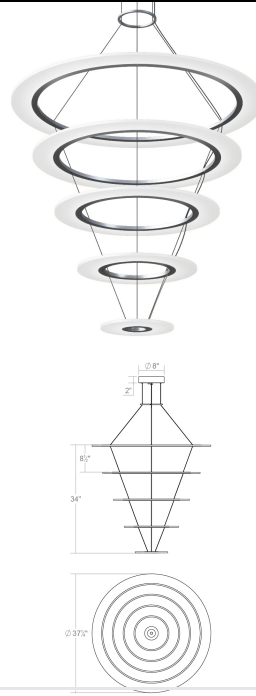

## Arctic Rings LED Chandelier Spec Sheet

SKU: 2078.16 Learn more at:  
<https://sonnemanlight.com/arctic-rings-led-ring-chandelier>

Description: Luminous circular rings suspended in multiple tapered stacks lend the lightness of air to Arctic Rings configurations. Illumination radiates from the surfaces and through the delicate edges of the floating rings. Available in multiple sizes as [single pendants](#) and chandelier configurations, this family can be overlaid across the space to create varying arrays of composition. Suitable for both residential and commercial environments.

### Dimensions

Height: 34  
Diameter: 37.25  
Size: Quintuple LED Ring Pendant