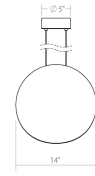

### Dimensions

Height:	14"
Width:	14"
Length:	6.25"
Canopy/Backplate/Base:	5"
Hanging Details:	6"
	Adjustable Cord
Size:	14"
Canopy/Backplate/Base Height:	1.75"