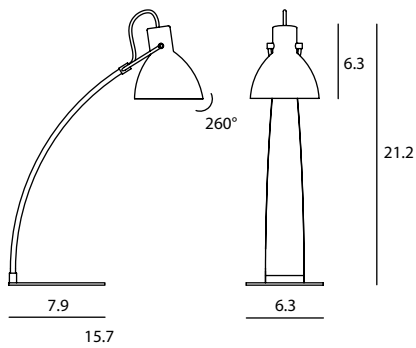

LAITO WOOD / 1

LAITO WOOD 沐光

LAITO is a recognizable classic. Our modern interpretation incorporates wood elements that embody natural textures and aromas. Electric wires are cleverly concealed in the wooden arch of the lamp, emerging out at the matted metal base. To add a twist of modern, the contrasting chord serves as an interesting element of surprise. LAITO is perfectly sized for small spaces but ready to make a big impact.

Laito Wood
 SQ-893DWR
 E26 1 x Max 60W
 Shade rotatable
 In-line on/off hand switch
 Materials : steel, beech
 Color : matte black w/ red cord
 matte grey w/ orange cord
 matte white w/ turquoise cord

Measurement : inches

LAITO WOOD / 2