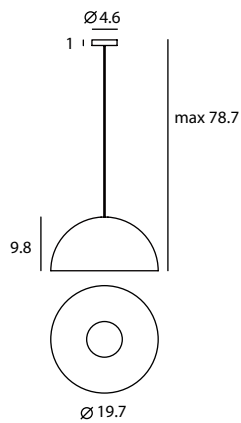

SEEDDESIGN

DOME / 1

© 2016 SEED LIGHTING DESIGN CO., LTD.

DOME 苍穹

DOME fuses simplistic ideologies with precision craftsmanship. Balanced with a clean classic silhouette, the DOME features a dramatic oversized lampshade in a very no nonsense approach. This design is spectacularly coated with a centric-circled aluminum reflector and bulb cover, which warms the ambience in any room.

Dome Pendant M
 SQ-360MP
 E26 1 x Max 77W
 Swirling reflector, bulb cover
 Materials : steel
 Color : copper w/ black wire
 chrome w/ black wire
 matt black w/ black wire
 shiny white w/ red wire

Canopy : A
 Back Plate : A

Dome Pendant L
 SQ-3650MP
 E26 1 x Max 100W
 Swirling reflector, bulb cover
 Materials : steel
 Color : copper w/ black wire
 chrome w/ black wire
 matt black w/ black wire
 shiny white w/ red wire

Canopy : A
 Back Plate : A

Measurement : inches
 DOME / 2