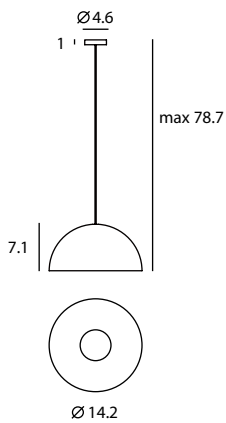

SEEDDESIGN

DOME / 1

© 2016 SEED LIGHTING DESIGN CO., LTD.

DOME 苍穹

DOME fuses simplistic ideologies with precision craftsmanship. Balanced with a clean classic silhouette, the DOME features a dramatic oversized lampshade in a very no nonsense approach. This design is spectacularly coated with a centric-circled aluminum reflector and bulb cover, which warms the ambience in any room.

Dome Pendant M
 SQ-360MP
 E26 1 x Max 77W
 Swirling reflector, bulb cover
 Materials : steel
 Color : copper w/ black wire
 chrome w/ black wire
 matt black w/ black wire
 shiny white w/ red wire

Canopy : A
 Back Plate : A

Dome Pendant L
 SQ-3650MP
 E26 1 x Max 100W
 Swirling reflector, bulb cover
 Materials : steel
 Color : copper w/ black wire
 chrome w/ black wire
 matt black w/ black wire
 shiny white w/ red wire

Canopy : A
 Back Plate : A

Measurement : inches
 DOME / 2