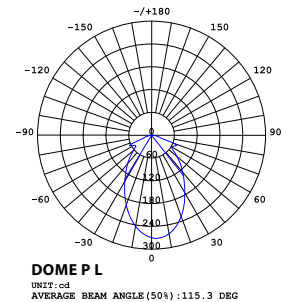

SEEDDESIGN

DOME / 1

© 2016 SEED LIGHTING DESIGN CO., LTD.

DOME 苍穹

DOME fuses simplistic ideologies with precision craftsmanship. Balanced with a clean classic silhouette, the DOME features a dramatic oversized lampshade in a very no nonsense approach. This design is spectacularly coated with a centric-circled aluminum reflector and bulb cover, which warms the ambience in any room.

Dome Pendant M
 SQ-360MP
 E26 1 x Max 77W
 Swirling reflector, bulb cover
 Materials : steel
 Color : copper w/ black wire
 chrome w/ black wire
 matt black w/ black wire
 shiny white w/ red wire

Canopy : A
 Back Plate : A

Dome Pendant L
 SQ-3650MP
 E26 1 x Max 100W
 Swirling reflector, bulb cover
 Materials : steel
 Color : copper w/ black wire
 chrome w/ black wire
 matt black w/ black wire
 shiny white w/ red wire

Canopy : A
 Back Plate : A

Measurement : inches
 DOME / 2