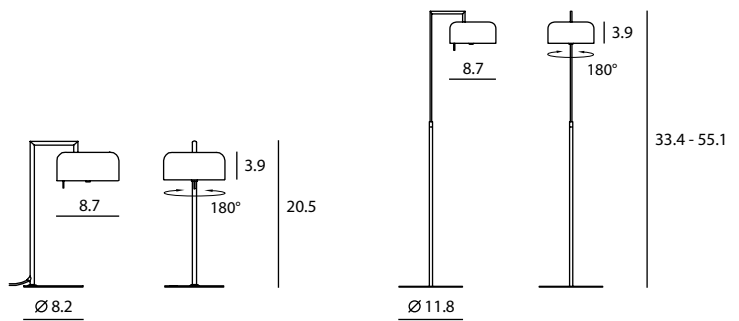

Lalu+ Desk
 SQ-250MDR
 E26 1 x Max 60W
 dip switch, shade rotatable
 Materials : steel, acrylic diffuser
 Color : shiny copper / matt black
 shiny jolly green / matt brass

Lalu+ Floor
 SQ-250MFR
 E26 1 x Max 60W
 dip switch, shade rotatable, highadjustable
 Materials : steel, acrylic diffuser
 Color : shiny copper / matt black

Measurement : inches

LALU+ D/F / 2