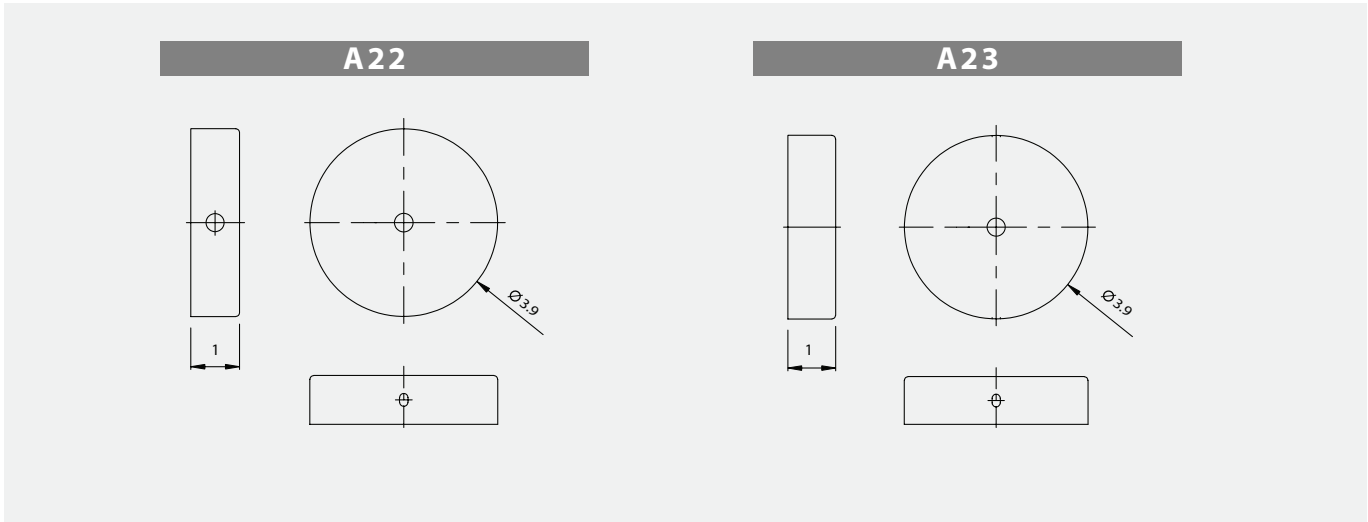

DOBI 多比

DOBI 多比

Catering to smaller scaled spaces, the DOBI offers a more petite version of the ever so popular DODO. Besides scaling down in size, the DOBI remains true to much of the original DODO features such as the incorporation of a dip switch, elongated dome shape, and adjustable shade. For those with a tight space to work with, but unwillingness to compromise on style, the DOBI is a must have.

Measurement : inches

DOBI / 2

DOBI 多比

shiny copper + matt black

shiny white + matt brass

Dobi Pendant R

SQ-2181PR
E12 1 x Max 30W
Shade Rotatable

Material: steel

Color: shiny white shade & canopy + matt brass tube
copper shade + matt black tube & canopy

Canopy: Type A22
Black Plate: Type A6

Measurement : inches

DOBI / 3

CANOPY TYPE

BACK PLATE TYPE