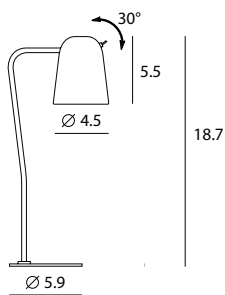

DOBI 多比

DOBI 多比

Catering to smaller scaled spaces, the DOBI offers a more petite version of the ever so popular DODO. Besides scaling down in size, the DOBI remains true to much of the original DODO features such as the incorporation of a dip switch, elongated dome shape, and adjustable shade. For those with a tight space to work with, but unwillingness to compromise on style, the DOBI is a must have.

Dobi Table

SQ-2181D

E12 1 x Max 30W

Shade rotatable

Dip switch

Black PVC cord

Material: steel

Color: shiny white shade + shiny white base + matt brass tube
copper shade + matt black base + matt black tube

Measurement : inches

DOBI / 2

DOBI 多比

shiny copper + matt black

shiny white + matt brass

Dobi Pendant R

SQ-2181PR
E12 1 x Max 30W
Shade Rotatable

Material: steel

Color: shiny white shade & canopy + matt brass tube
copper shade + matt black tube & canopy

Canopy: Type A22
Black Plate: Type A6

Measurement : inches

DOBI / 3

CANOPY TYPE

BACK PLATE TYPE