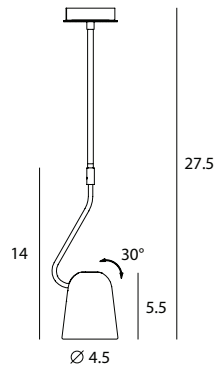

Dobi Table

SQ-2181D

E12 1 x Max 30W

Shade rotatable

Dip switch

Black PVC cord

Material: steel

Color: shiny white shade + shiny white base + matt brass tube
copper shade + matt black base + matt black tube

Measurement : inches

DOBI / 2

DOBI 多比

shiny copper + matt black

shiny white + matt brass

Dobi Pendant R

SQ-2181PR
E12 1 x Max 30W
Shade Rotatable

Material: steel

Color: shiny white shade & canopy + matt brass tube
copper shade + matt black tube & canopy

Canopy: Type A23
Black Plate: Type A6

Dobi Wall

SQ-2181W
E12 1 x Max 30W
Shade rotatable
Dip switch

Material: steel

Color: shiny white shade & canopy + matt brass tube
copper shade + matt black tube & canopy

Canopy: Type A22
Black Plate: Type A6

Measurement : inches

DOBI / 3

CANOPY TYPE

BACK PLATE TYPE