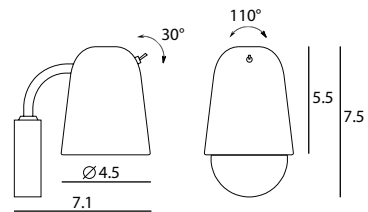

Dobi Wall

SQ-2181W
E12 1 x Max 30W
Shade rotatable
Dip switch

Material: steel

Color: shiny white shade & canopy + matt brass tube
copper shade + matt black tube & canopy

Canopy: Type A22
Black Plate: Type A6

Measurement : inches

DOBI / 3