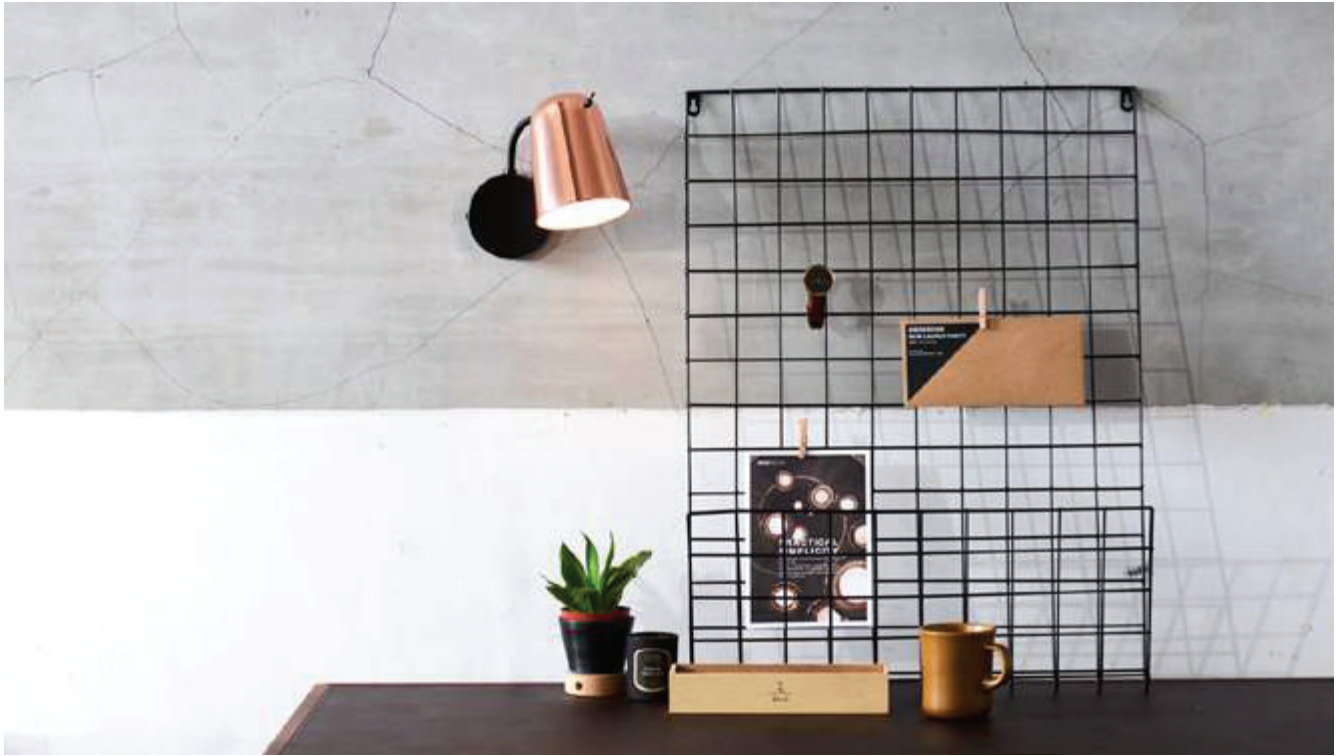

DOBI 多比

DOBI 多比

Catering to smaller scaled spaces, the DOBI offers a more petite version of the ever so popular DODO. Besides scaling down in size, the DOBI remains true to much of the original DODO features such as the incorporation of a dip switch, elongated dome shape, and adjustable shade. For those with a tight space to work with, but unwillingness to compromise on style, the DOBI is a must have.

Dobi Table

SQ-2181D

E12 1 x Max 30W

Shade rotatable

Dip switch

Black PVC cord

Material: steel

Color: shiny white shade + shiny white base + matt brass tube
copper shade + matt black base + matt black tube

Color: shiny white shade & canopy + matt brass tube
copper shade + matt black tube & canopy

Canopy: Type A23
Black Plate: Type A6

Dobi Wall

SQ-2181W
E12 1 x Max 30W
Shade rotatable
Dip switch

Material: steel

Color: shiny white shade & canopy + matt brass tube
copper shade + matt black tube & canopy

Canopy: Type A22
Black Plate: Type A6

Measurement : inches

DOBI / 3

CANOPY TYPE

BACK PLATE TYPE