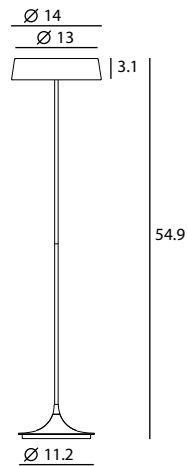

China Table LED
 SLD-6354MDJ
 LED 1 x 18W (2700K, CRI 90, 1900lm)
 Adaptor driver
 Patent DJ dimmer
 Black textile cord

Materials : steel
 Color : matt black /
 matt brass shade + matt black base & tube

China Pendant LED
 SLD-6354MP
 LED 1 x 18W (2700K, CRI 90, 1900lm)
 Built-in driver
 Black textile cord

Materials : steel
 Color : matt black / matt brass
 Canopy : Type A19, same as shade color
 Back Plate : Type A

China Floor LED
 SLD-6354MFE
 LED 1 x 18W (2700K, CRI 90, 1900lm)
 Adaptor driver
 Foot dimmer
 Black textile cord

Materials : steel
 Color : matt black /
 matt brass shade + matt black base & tube

Measurement : inches