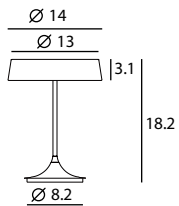

China Table LED
 SLD-6354MDJ
 LED 1 x 18W (2700K, CRI 90, 1900lm)
 Adaptor driver
 Patent DJ dimmer
 Black textile cord

Materials : steel
 Color : matt black /
 matt brass shade + matt black base & tube