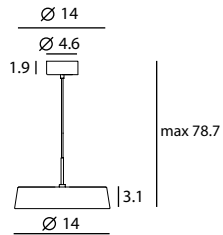

China Table LED
 SLD-6354MDJ
 LED 1 x 18W (2700K, CRI 90, 1900lm)
 Adaptor driver
 Patent DJ dimmer
 Black textile cord

Materials : steel
 Color : matt black /
 matt brass shade + matt black base & tube