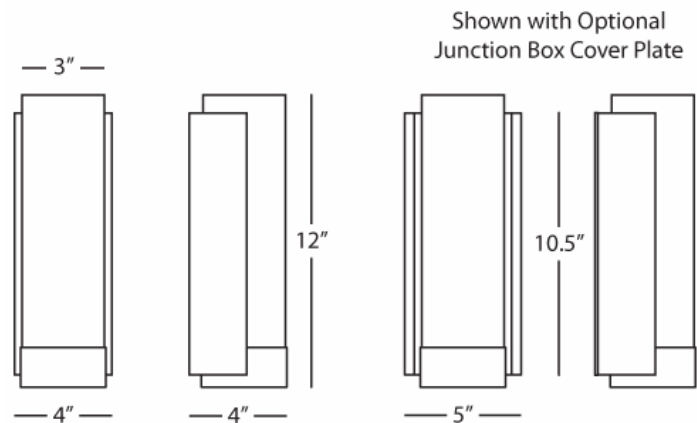

TYRONE

Z1310

Wall Sconce\*

1-60W Max.

Bulb Type: A

Direct Wire Only

Deep Patina Bronze Finish over Metal /Zinc

White Frosted Glass Shade

FINISH OPTIONS:

B1310 - Antique Silver

C1310 - Polished Chrome

S1310 - Polished Nickel

\*Metal Junction Box Cover Plate in Matching

Finish Included

\*\* Available for Quick SHIP \*\*