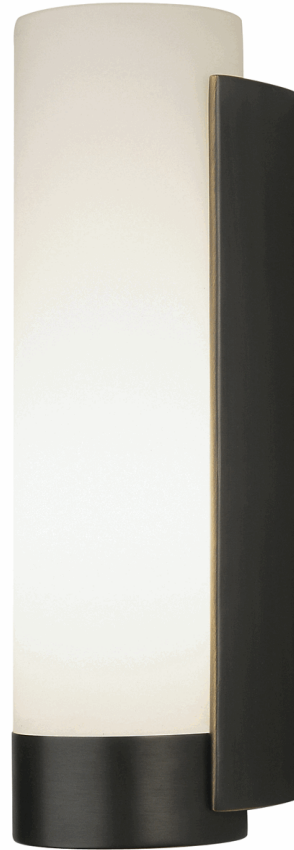

TYRONE

Z1310

Wall Sconce\*

1-60W Max.

Bulb Type: A

Direct Wire Only

Deep Patina Bronze Finish over Metal /Zinc

White Frosted Glass Shade

FINISH OPTIONS:

B1310 - Antique Silver

C1310 - Polished Chrome

S1310 - Polished Nickel

\*Metal Junction Box Cover Plate in Matching

Finish Included

\*\* Available for Quick SHIP \*\*