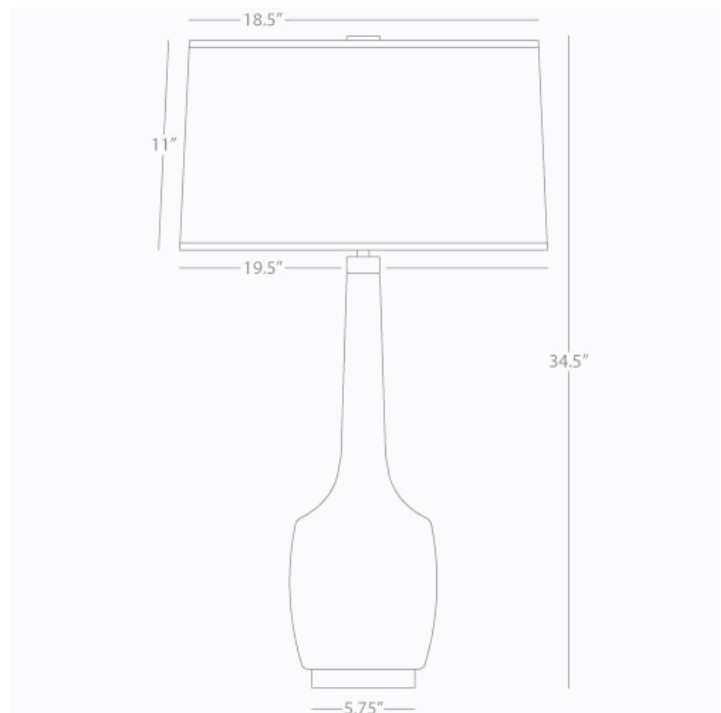

DELILAH

CR701

Table Lamp

1-150W Max.

Bulb Type: A

Switch: Hi-Lo Dimming

Antique Brass Finish

Ash Glazed Ceramic

Oyster Linen Shade w/ Self-Fabric

Top and Bottom Diffuser

See Audrey/ Delilah Table for Color Options

**\*\* Available for Quick SHIP \*\***