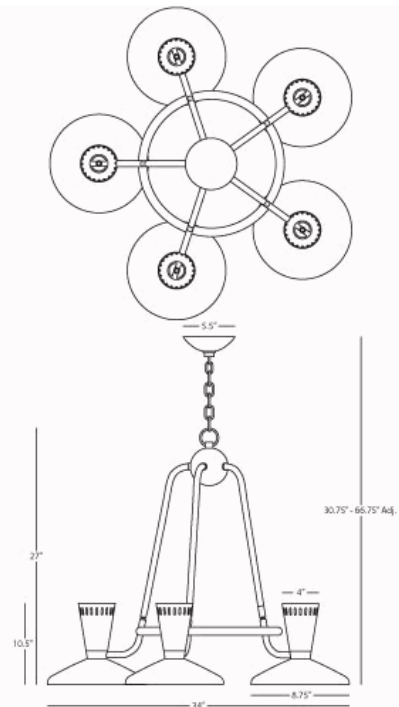

VORTEX

568

Small Chandelier

5 - 60W Max.

Bulb Type: A

Direct Wire

Modern Brass Finish

Matte Black Metal Shades

Susp. Hardware: 3 Ft. of Chain

Shown with A19 Gold Tipped Bulbs SOLD SEPARATELY

(Style # BUL5G)

FINISH OPTION:

S568 - Polished Nickel

**** Available for Quick SHIP ****