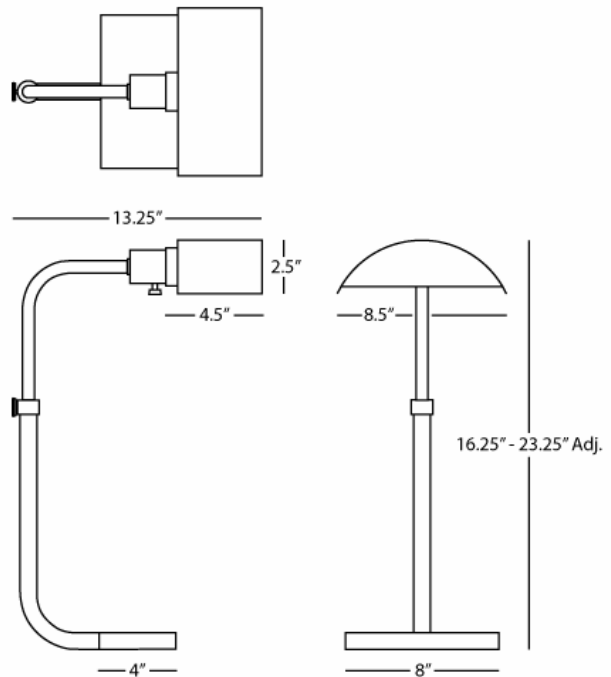

KOLEMAN

460

Adjustable Task Table Lamp

1-60W Max.

Bulb Type: B11 Torpedo

Switch: Hi-Lo Dimming

Aged Brass Finish

Metal Shade

FINISH OPTIONS:

S460 - Polished Nickel

Z460 - Deep Patina Bronze

** Available for Quick SHIP **