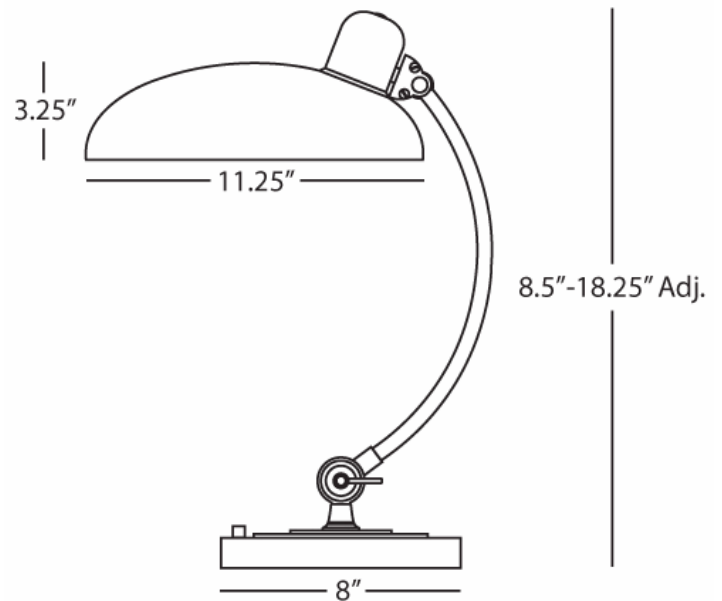

BRUNO

1840

Adjustable "C" Arm Task Table Lamp

1 - 60W Max.

Bulb Type: G25 Silver Crown

Switch: Hi - Lo Dimming

Lead Bronze Finish w/

Ebonized Nickel Accents

Metal Shade

** Available for Quick SHIP **