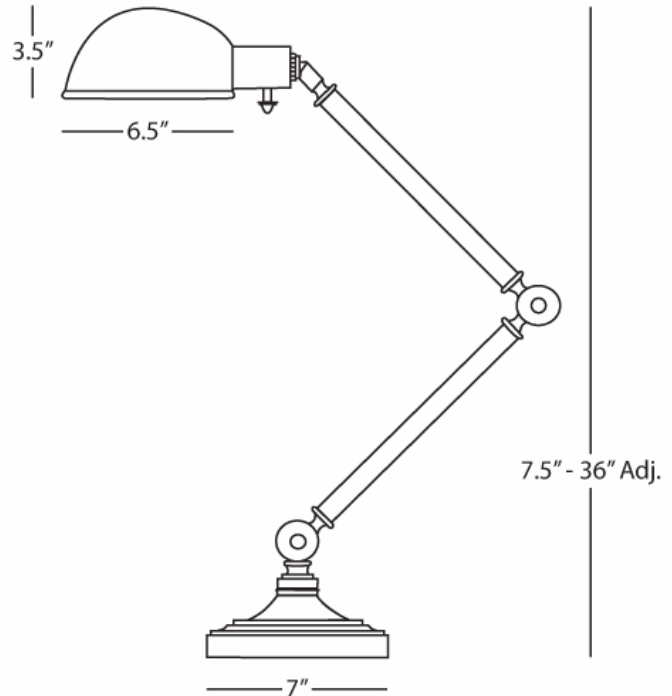

KINETIC

1500

Adjustable Pharmacy Task Table Lamp

1-60W Max.

Bulb Type: A

Switch: Hi-Lo Dimming

Antique Brass Finish

Metal Shade

FINISH OPTIONS:

B1500BRC - Brushed Chrome

Z1500DBZ - Deep Patina Bronze

** Available for Quick SHIP **