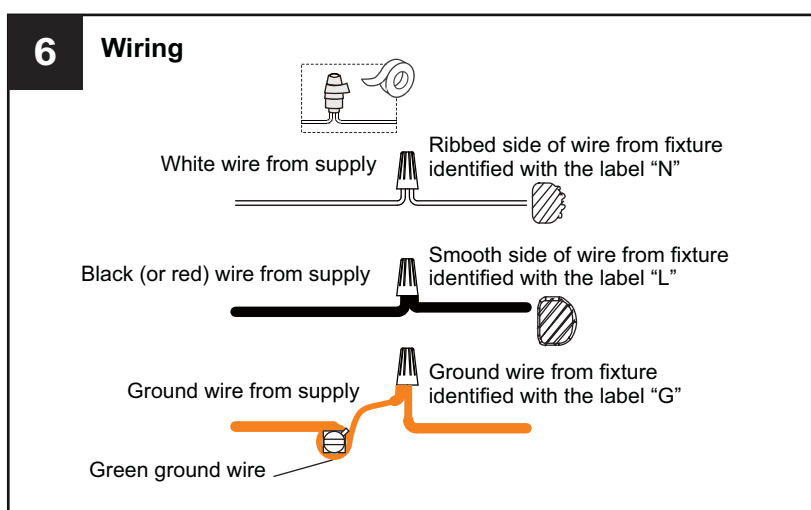

SAFETY INFORMATION

Please read and understand this entire manual before attempting to assemble, install or operate the product.

WARNING

- RISK OF ELECTRIC SHOCK - Before beginning installation, turn off electricity at the circuit breaker box or the main fuse box.
- RISK OF FIRE - Use bulbs specified by the markings and/or labels on the fixture.

CAUTION

- For your safety, read instructions completely before beginning installation.
- If in doubt about electrical installation, consult a licensed electrician.
- Turn off electricity to fixture before replacing the bulb(s).

PACKAGE CONTENTS

MOUNTING HARDWARE

8 Install Cages and Decorating Parts

9 Install Bulbs

Install four correct bulbs referring to fixture markings and/or labels for maximum wattage.

**Recommended Bulb Type
(not included):**