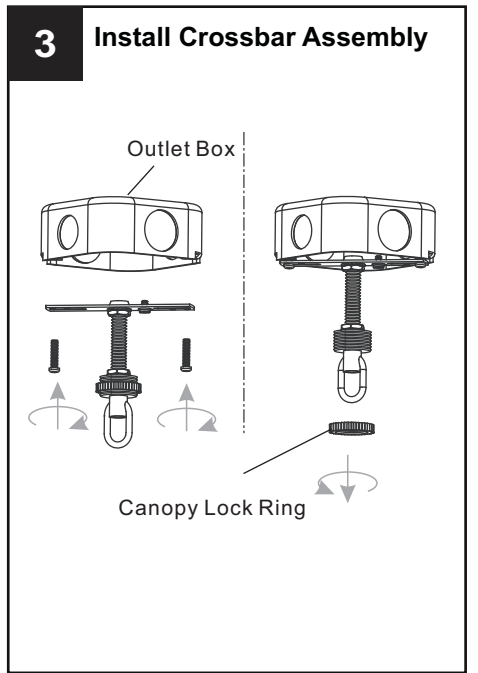

PACKAGE CONTENTS

MOUNTING HARDWARE

8 Install Cages and Decorating Parts

9 Install Bulbs

Install four correct bulbs referring to fixture markings and/or labels for maximum wattage.

**Recommended Bulb Type
(not included):**