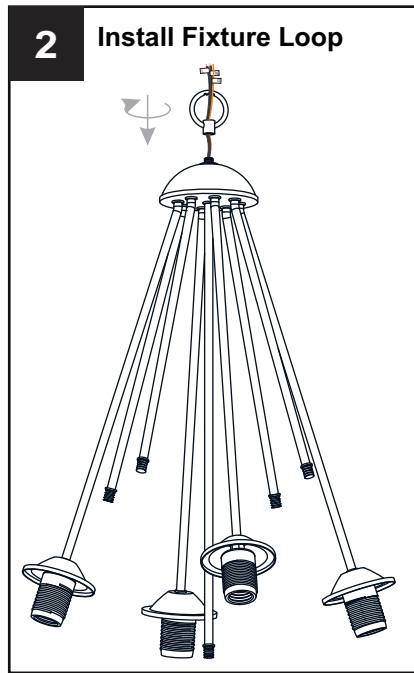

CAUTION

- For your safety, read instructions completely before beginning installation.
- If in doubt about electrical installation, consult a licensed electrician.
- Turn off electricity to fixture before replacing the bulb(s).

PACKAGE CONTENTS

MOUNTING HARDWARE

8 Install Cages and Decorating Parts

9 Install Bulbs

Install four correct bulbs referring to fixture markings and/or labels for maximum wattage.

**Recommended Bulb Type
(not included):**