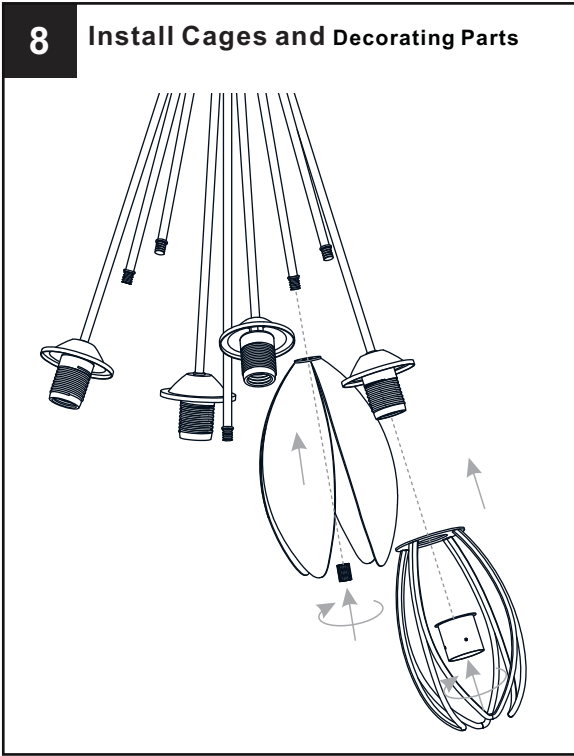

SAFETY INFORMATION

Please read and understand this entire manual before attempting to assemble, install or operate the product.

WARNING

- RISK OF ELECTRIC SHOCK - Before beginning installation, turn off electricity at the circuit breaker box or the main fuse box.
- RISK OF FIRE - Use bulbs specified by the markings and/or labels on the fixture.

PACKAGE CONTENTS

MOUNTING HARDWARE

8 Install Cages and Decorating Parts

9 Install Bulbs

Install four correct bulbs referring to fixture markings and/or labels for maximum wattage.

**Recommended Bulb Type
(not included):**

Your installation is now complete! Restore electricity and save this sheet for future reference.