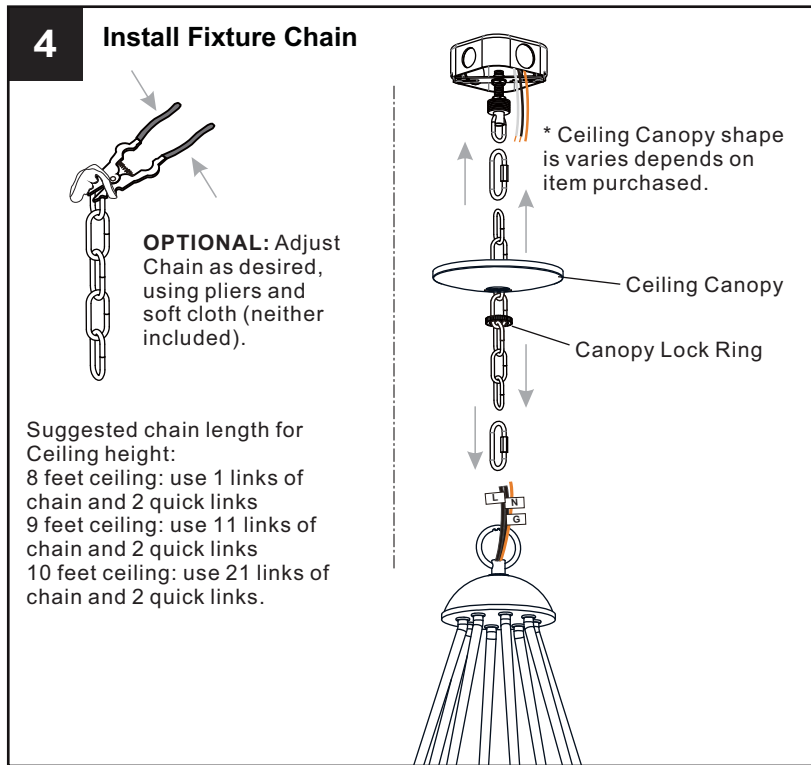

SAFETY INFORMATION

Please read and understand this entire manual before attempting to assemble, install or operate the product.

WARNING

- RISK OF ELECTRIC SHOCK - Before beginning installation, turn off electricity at the circuit breaker box or the main fuse box.
- RISK OF FIRE - Use bulbs specified by the markings and/or labels on the fixture.

CAUTION

- For your safety, read instructions completely before beginning installation.
- If in doubt about electrical installation, consult a licensed electrician.
- Turn off electricity to fixture before replacing the bulb(s).

PACKAGE CONTENTS

MOUNTING HARDWARE

8 Install Cages and Decorating Parts

9 Install Bulbs

Install four correct bulbs referring to fixture markings and/or labels for maximum wattage.

**Recommended Bulb Type
(not included):**