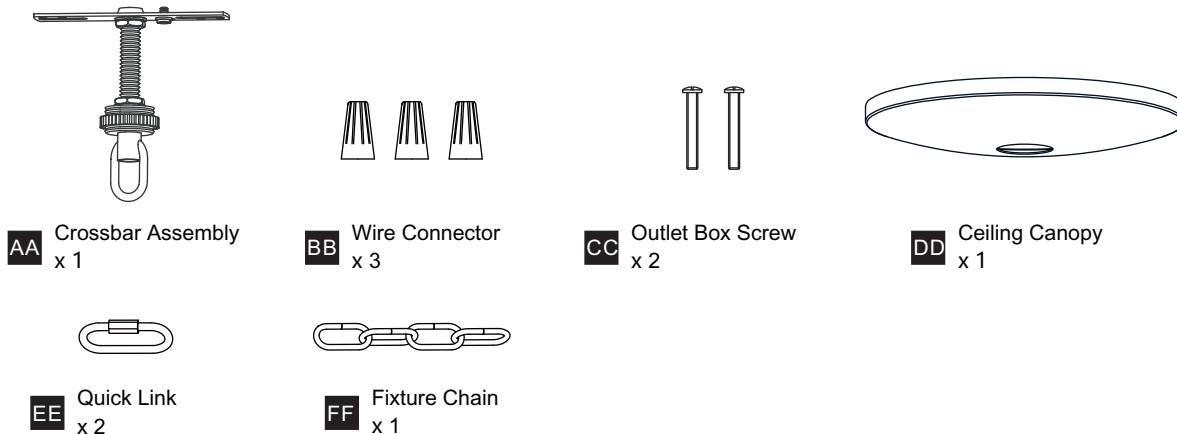

PACKAGE CONTENTS

MOUNTING HARDWARE

8 Install Cages and Decorating Parts

9 Install Bulbs

Install four correct bulbs referring to fixture markings and/or labels for maximum wattage.

**Recommended Bulb Type
(not included):**