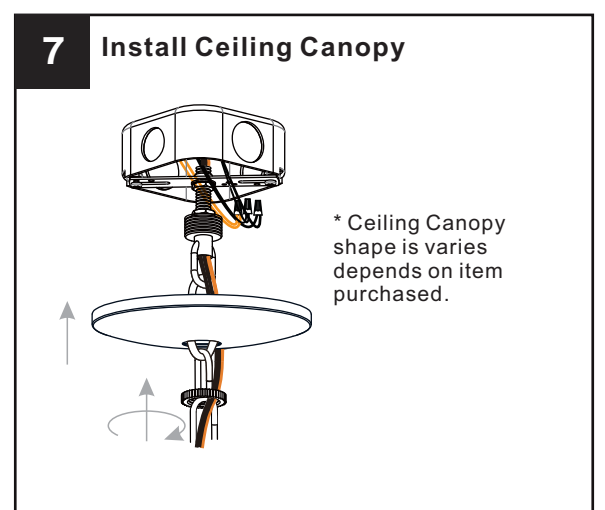

SAFETY INFORMATION

Please read and understand this entire manual before attempting to assemble, install or operate the product.

WARNING

- RISK OF ELECTRIC SHOCK - Before beginning installation, turn off electricity at the circuit breaker box or the main fuse box.
- RISK OF FIRE - Use bulbs specified by the markings and/or labels on the fixture.

PACKAGE CONTENTS

MOUNTING HARDWARE

8 Install Cages and Decorating Parts

9 Install Bulbs

Install four correct bulbs referring to fixture markings and/or labels for maximum wattage.

**Recommended Bulb Type
(not included):**