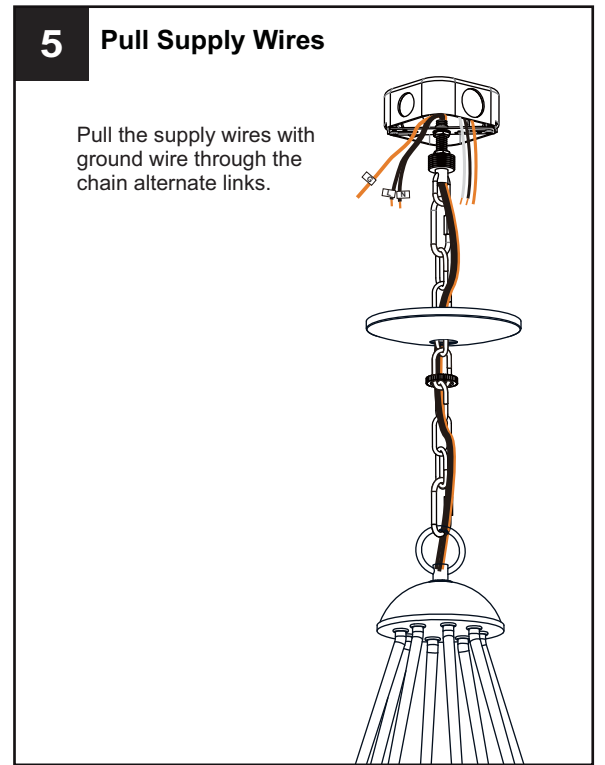

SAFETY INFORMATION

Please read and understand this entire manual before attempting to assemble, install or operate the product.

WARNING

- RISK OF ELECTRIC SHOCK - Before beginning installation, turn off electricity at the circuit breaker box or the main fuse box.
- RISK OF FIRE - Use bulbs specified by the markings and/or labels on the fixture.

CAUTION

- For your safety, read instructions completely before beginning installation.
- If in doubt about electrical installation, consult a licensed electrician.
- Turn off electricity to fixture before replacing the bulb(s).

PACKAGE CONTENTS

MOUNTING HARDWARE

8 Install Cages and Decorating Parts

9 Install Bulbs

Install four correct bulbs referring to fixture markings and/or labels for maximum wattage.

**Recommended Bulb Type
(not included):**