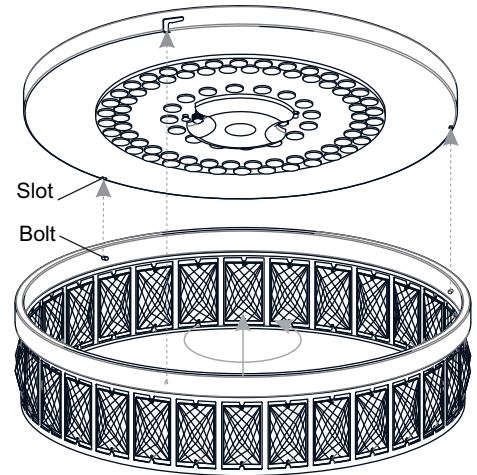

PACKAGE CONTENTS

A Ceiling Canopy
x 1

B Cage
x 1

MOUNTING HARDWARE

AA Crossbar Assembly
x 1

BB Wire Connector
x 3

CC Outlet Box Screw
x 2

INSTALLATION

1 Install Crossbar Assembly

2 Wiring

3 Install Ceiling Canopy

4 Install Cage

Your installation is now complete! Restore electricity and save this sheet for future reference.