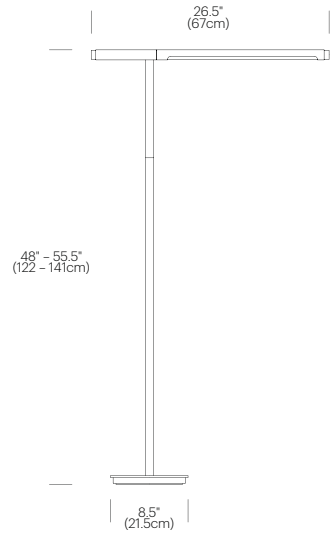

BRAZO FLOOR

FINISH OPTIONS

BRAZO TABLE AND FLOOR

Silver

Black

White

Bronze

Pablo®

888 MARIN STREET SAN FRANCISCO, CA 94124
PABLODESIGNS.COM