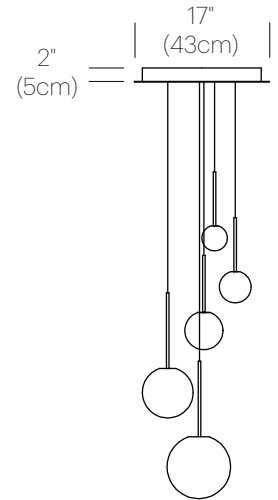

BOLA SPHERE

DESCRIPTION

The Bola Sphere pendant is the basic foundation of the Bola Collection, featuring an elemental interplay between post and sphere. Its seductive opal blown glass shade is available 6 distinct sizes (4" (10cm), 5" (13cm), 6" (15cm), 8" (20cm), 10" (25.5cm)*, and 12" (30.5cm)* paired with a chromated stainless steel post in chrome, brass, rose gold and gunmetal finishes and mating canopies. Bola Sphere is also available in exquisite Chandelier groupings that allow mixing of globe sizes for stunning displays in any residential, contract or hospitality settings alike.

WHITE

PACKAGING WEIGHT AND DIMENSIONS

BOLA SPH 4	2.6LBS	10" X 9" X 8.5"
	1.2KG	25cm X 23cm X 22cm
BOLA SPH 5	3LBS	10" X 9" X 8.5"
	1.4KG	25cm X 23cm X 22cm
BOLA SPH 6	3.5LBS	11.5" X 9" X 10.5"
	1.6KG	29cm X 23cm X 27cm
BOLA SPH 8	5LBS	12" X 12" X 12.25"
	2.28KG	30cm X 30cm X 31cm
BOLA SPH 10	5.5LBS	14" X 14" X 16.5"
	2.5KG	36cm X 36cm X 42cm
BOLA SPH 12	7.2LBS	18" X 18" X 18"
	3.3KG	46cm X 46cm X 46cm
BOLA CAN 17	15LBS	22" X 22" X 6"
	6.8KG	56cm X 56cm X 15cm
BOLA CAN 26	7.2LBS	32" X 32" X 6"
	13.6KG	81cm X 81cm X 15cm

*10" and 12" globes will be available for order September 2019

**Maximum: 5x Lamps for 17" Canopy, 12x Lamps for 26" Canopy.

DIMENSIONS

BOLA SPHERE 4, 5, 6, 8, 10, 12

BOLA SPHERE CHANDELIER
5, 6, 8

BOLA SPHERE CHANDELIER
6, 8, 10

BOLA SPHERE CHANDELIER
8, 10, 12

BOLA SPHERE CHANDELIER
5, 6, 8, 10

BOLA SPHERE CHANDELIER
6, 8, 10, 12

BOLA SPHERE CHANDELIER
4, 5, 6, 8, 10

BOLA SPHERE CHANDELIER
5, 6, 8, 10, 12

BOLA SPHERE CHANDELIER
4, 5, 6, 8, 10, 12