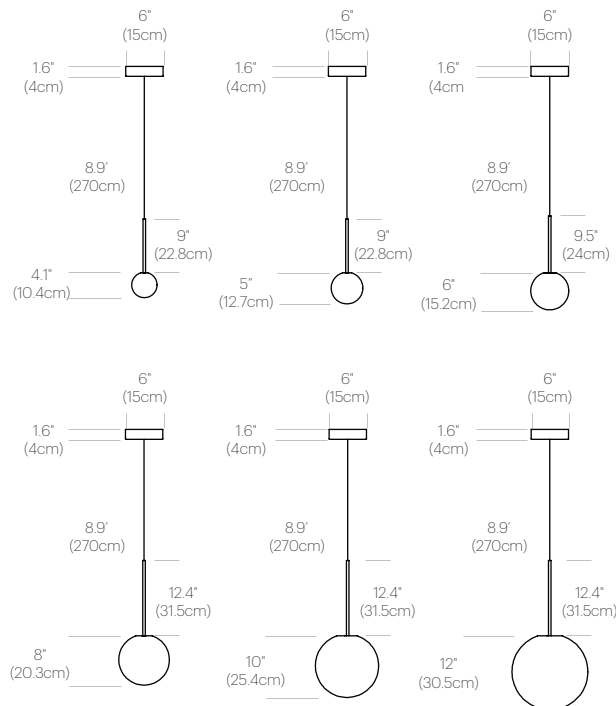

Color Temperature: 2700K

Luminosity: 640 Lumens (4", 5"), 1160 Lumens (6"),

1550 Lumens (8", 10", 12")

Luminaire Efficacy: 57 Lumens/Watt

Color Rendition Index: 95 CRI

50K hour lifespan

Cord Length: 8.9' (2.7m) (Field cuttable)

ELV dimmer recommended

CERTIFICATIONS

PACKAGING WEIGHT AND DIMENSIONS

BOLA SPH 4	2.6LBS	10" X 9" X 8.5"
	1.2KG	25cm X 23cm X 22cm
BOLA SPH 5	3LBS	10" X 9" X 8.5"
	1.4KG	25cm X 23cm X 22cm
BOLA SPH 6	3.5LBS	11.5" X 9" X 10.5"
	1.6KG	29cm X 23cm X 27cm
BOLA SPH 8	5LBS	12" X 12" X 12.25"
	2.28KG	30cm X 30cm X 31cm
BOLA SPH 10	5.5LBS	14" X 14" X 16.5"
	2.5KG	36cm X 36cm X 42cm
BOLA SPH 12	7.2LBS	18" X 18" X 18"
	3.3KG	46cm X 46cm X 46cm

DIMENSIONS

BOLA SPHERE 4, 5, 6, 8, 10, 12

BOLA SPHERE CHANDELIER

DESCRIPTION

Bola Sphere Chandelier can be suspended in a variety of custom arrangements. With Bola Sphere Chandelier, up to 12 lamps** can be grouped together in a variety of mixed globe sizes to form stunning luminaire displays. The size and shape of the grouping is controlled by lamp quantity and positioning relative to the chandelier canopy.

WHITE

PACKAGING WEIGHT AND DIMENSIONS

BOLA SPH 4	2.6LBS	10" X 9" X 8.5"
	1.2KG	25cm X 23cm X 22cm
BOLA SPH 5	3LBS	10" X 9" X 8.5"
	1.4KG	25cm X 23cm X 22cm
BOLA SPH 6	3.5LBS	11.5" X 9" X 10.5"
	1.6KG	29cm X 23cm X 27cm
BOLA SPH 8	5LBS	12" X 12" X 12.25"
	2.28KG	30cm X 30cm X 31cm
BOLA SPH 10	5.5LBS	14" X 14" X 16.5"
	2.5KG	36cm X 36cm X 42cm
BOLA SPH 12	7.2LBS	18" X 18" X 18"
	3.3KG	46cm X 46cm X 46cm
BOLA CAN 17	15LBS	22" X 22" X 6"
	6.8KG	56cm X 56cm X 15cm
BOLA CAN 26	7.2LBS	32" X 32" X 6"
	13.6KG	81cm X 81cm X 15cm