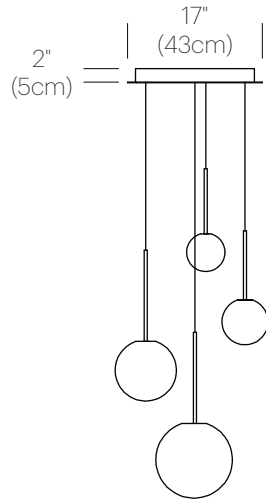

BOLA SPHERE CHANDELIER
6, 8, 10, 12