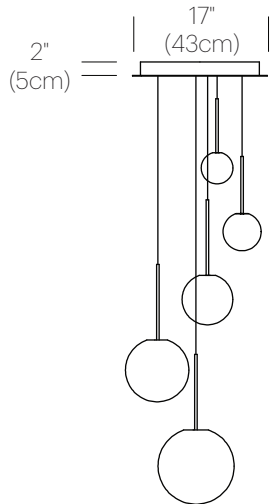

BOLA SPHERE

DESCRIPTION

The Bola Sphere pendant is the basic foundation of the Bola Collection, featuring an elemental interplay between post and sphere. Its seductive opal blown glass shade is available 6 distinct sizes (4" (10cm), 5" (13cm), 6" (15cm), 8" (20cm), 10" (25.5cm)*, and 12" (30.5cm)* paired with a chromated stainless steel post in chrome, brass, rose gold and gunmetal finishes and mating canopies. Bola Sphere is also available in exquisite Chandelier groupings that allow mixing of globe sizes for stunning displays in any residential, contract or hospitality settings alike.

WHITE

PACKAGING WEIGHT AND DIMENSIONS

BOLA SPH 4	2.6LBS	10" X 9" X 8.5"
	1.2KG	25cm X 23cm X 22cm
BOLA SPH 5	3LBS	10" X 9" X 8.5"
	1.4KG	25cm X 23cm X 22cm
BOLA SPH 6	3.5LBS	11.5" X 9" X 10.5"
	1.6KG	29cm X 23cm X 27cm
BOLA SPH 8	5LBS	12" X 12" X 12.25"
	2.28KG	30cm X 30cm X 31cm
BOLA SPH 10	5.5LBS	14" X 14" X 16.5"
	2.5KG	36cm X 36cm X 42cm
BOLA SPH 12	7.2LBS	18" X 18" X 18"
	3.3KG	46cm X 46cm X 46cm
BOLA CAN 17	15LBS	22" X 22" X 6"
	6.8KG	56cm X 56cm X 15cm
BOLA CAN 26	7.2LBS	32" X 32" X 6"
	13.6KG	81cm X 81cm X 15cm

*10" and 12" globes will be available for order September 2019

**Maximum: 5x Lamps for 17" Canopy, 12x Lamps for 26" Canopy.

DIMENSIONS

BOLA SPHERE 4, 5, 6, 8, 10, 12

BOLA SPHERE CHANDELIER
5, 6, 8

BOLA SPHERE CHANDELIER
6, 8, 10

BOLA SPHERE CHANDELIER
8, 10, 12

BOLA SPHERE CHANDELIER
5, 6, 8, 10

BOLA SPHERE CHANDELIER
6, 8, 10, 12

BOLA SPHERE CHANDELIER
4, 5, 6, 8, 10

BOLA SPHERE CHANDELIER
5, 6, 8, 10, 12

BOLA SPHERE CHANDELIER
4, 5, 6, 8, 10, 12