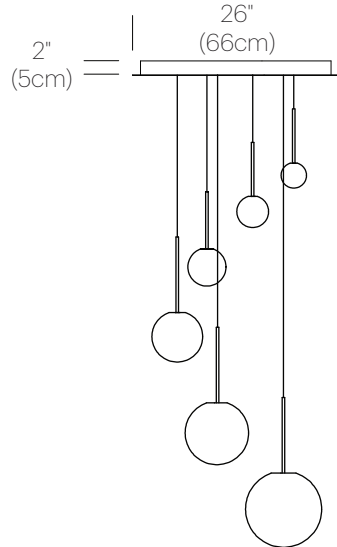

BOLA SPHERE

DESCRIPTION

The Bola Sphere pendant is the basic foundation of the Bola Collection, featuring an elemental interplay between post and sphere. Its seductive opal blown glass shade is available 6 distinct sizes (4" (10cm), 5" (13cm), 6" (15cm), 8" (20cm), 10" (25.5cm)*, and 12" (30.5cm)* paired with a chromated stainless steel post in chrome, brass, rose gold and gunmetal finishes and mating canopies. Bola Sphere is also available in exquisite Chandelier groupings that allow mixing of globe sizes for stunning displays in any residential, contract or hospitality settings alike.

WHITE

PACKAGING WEIGHT AND DIMENSIONS

BOLA SPH 4	2.6LBS	10" X 9" X 8.5"
	1.2KG	25cm X 23cm X 22cm
BOLA SPH 5	3LBS	10" X 9" X 8.5"
	1.4KG	25cm X 23cm X 22cm
BOLA SPH 6	3.5LBS	11.5" X 9" X 10.5"
	1.6KG	29cm X 23cm X 27cm
BOLA SPH 8	5LBS	12" X 12" X 12.25"
	2.28KG	30cm X 30cm X 31cm
BOLA SPH 10	5.5LBS	14" X 14" X 16.5"
	2.5KG	36cm X 36cm X 42cm
BOLA SPH 12	7.2LBS	18" X 18" X 18"
	3.3KG	46cm X 46cm X 46cm
BOLA CAN 17	15LBS	22" X 22" X 6"
	6.8KG	56cm X 56cm X 15cm
BOLA CAN 26	7.2LBS	32" X 32" X 6"
	13.6KG	81cm X 81cm X 15cm

*10" and 12" globes will be available for order September 2019

**Maximum: 5x Lamps for 17" Canopy, 12x Lamps for 26" Canopy.

DIMENSIONS

BOLA SPHERE 4, 5, 6, 8, 10, 12

BOLA SPHERE CHANDELIER
5, 6, 8

BOLA SPHERE CHANDELIER
6, 8, 10

BOLA SPHERE CHANDELIER
8, 10, 12

BOLA SPHERE CHANDELIER
5, 6, 8, 10

BOLA SPHERE CHANDELIER
6, 8, 10, 12

BOLA SPHERE CHANDELIER
4, 5, 6, 8, 10

BOLA SPHERE CHANDELIER
5, 6, 8, 10, 12

BOLA SPHERE CHANDELIER
4, 5, 6, 8, 10, 12