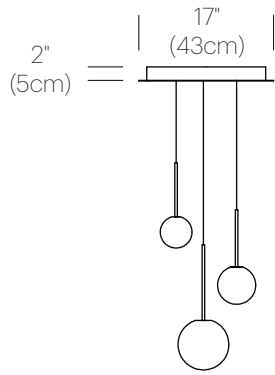

WHITE

PACKAGING WEIGHT AND DIMENSIONS

BOLA SPH 4	2.6LBS	10" X 9" X 8.5"
	1.2KG	25cm X 23cm X 22cm
BOLA SPH 5	3LBS	10" X 9" X 8.5"
	1.4KG	25cm X 23cm X 22cm
BOLA SPH 6	3.5LBS	11.5" X 9" X 10.5"
	1.6KG	29cm X 23cm X 27cm
BOLA SPH 8	5LBS	12" X 12" X 12.25"
	2.28KG	30cm X 30cm X 31cm
BOLA SPH 10	5.5LBS	14" X 14" X 16.5"
	2.5KG	36cm X 36cm X 42cm
BOLA SPH 12	7.2LBS	18" X 18" X 18"
	3.3KG	46cm X 46cm X 46cm
BOLA CAN 17	15LBS	22" X 22" X 6"
	6.8KG	56cm X 56cm X 15cm
BOLA CAN 26	7.2LBS	32" X 32" X 6"
	13.6KG	81cm X 81cm X 15cm

*10" and 12" globes will be available for order September 2019

**Maximum: 5x Lamps for 17" Canopy, 12x Lamps for 26" Canopy.

DIMENSIONS

BOLA SPHERE 4, 5, 6, 8, 10, 12

BOLA SPHERE CHANDELIER
5, 6, 8

BOLA SPHERE CHANDELIER
6, 8, 10