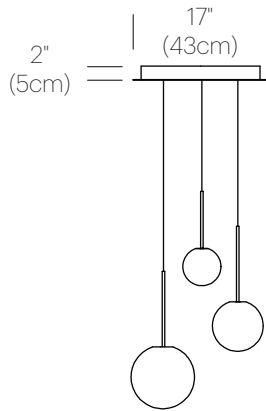

WHITE

PACKAGING WEIGHT AND DIMENSIONS

BOLA SPH 4	2.6LBS	10" X 9" X 8.5"
	1.2KG	25cm X 23cm X 22cm
BOLA SPH 5	3LBS	10" X 9" X 8.5"
	1.4KG	25cm X 23cm X 22cm
BOLA SPH 6	3.5LBS	11.5" X 9" X 10.5"
	1.6KG	29cm X 23cm X 27cm
BOLA SPH 8	5LBS	12" X 12" X 12.25"
	2.28KG	30cm X 30cm X 31cm
BOLA SPH 10	5.5LBS	14" X 14" X 16.5"
	2.5KG	36cm X 36cm X 42cm
BOLA SPH 12	7.2LBS	18" X 18" X 18"
	3.3KG	46cm X 46cm X 46cm
BOLA CAN 17	15LBS	22" X 22" X 6"
	6.8KG	56cm X 56cm X 15cm
BOLA CAN 26	7.2LBS	32" X 32" X 6"
	13.6KG	81cm X 81cm X 15cm

*10" and 12" globes will be available for order September 2019

**Maximum: 5x Lamps for 17" Canopy, 12x Lamps for 26" Canopy.

DIMENSIONS

BOLA SPHERE 4, 5, 6, 8, 10, 12

BOLA SPHERE CHANDELIER
5, 6, 8

BOLA SPHERE CHANDELIER
6, 8, 10