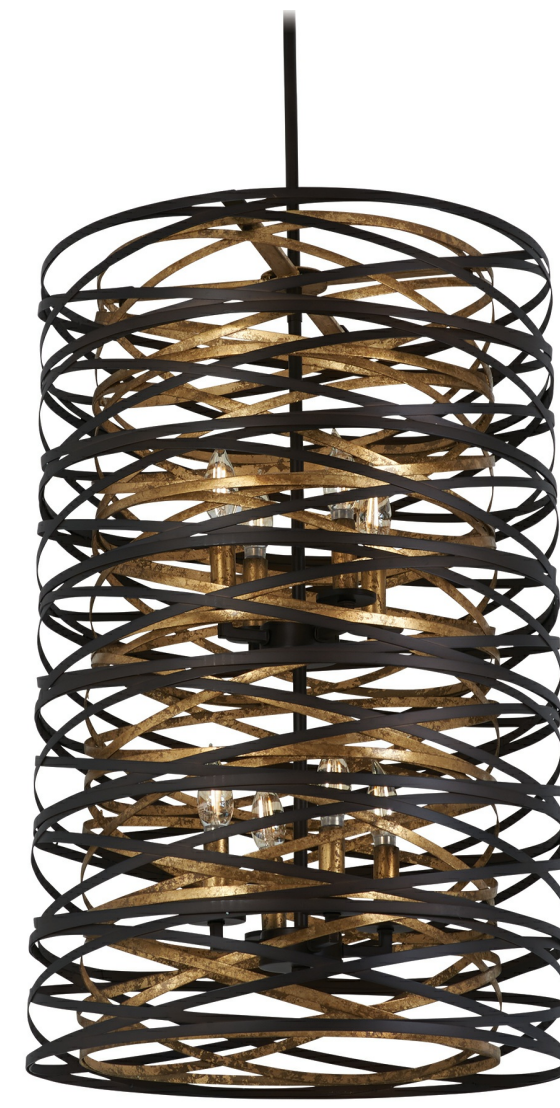

Item # 3678-111	UPC Code: 747396105772
Product Family Name: Vortic Flow	Finish: Dark Bronze with Mosaic Gold
Category: PENDANTS	Interior Interior
Certification E329266	Category Type: Pendant
Patents:	
Notes:	

Image File Name: 3678-111.jpg

MEASUREMENTS

Width: 18	Length: 18	Height: 28	Extension:
Height Adjustable: Yes	Min Overall Height: 38.0	Max Overall Height: 74.0	Slope: Yes
Wire Length: 72"	Chain Length:	Safety Cable Included: No	Net Weight: 18.96
Canopy Width: 5.0	Canopy Height: 0.75	Canopy Length: 5.0	Center to Bottom:
Backplate Width:	Backplate Height:	Center to Top:	

LAMPING

No. of Bulbs: 8	Light Type: T8,CAND			
Max Bulb Wattage: 60	Socket: E12,CAND			
Dimmable: Yes	Ballast:	Rated Life Hours:	Photocell Included: No	Bulb/LED Included: N
Bulb/LED Included:	Color Temp.:	CRI:	Initial Lumens:	Delivered Lumens:

SHADE / GLASS

Description:	Material:
Part No.:	Quantity:
Width:	Height:
	Length:

SHIPPING

Carton Width: 20.75	Carton Height: 32.0	Carton Length: 21.0
Carton Weight: 27.5	Carton Cubic Feet: 8.069	Small Package Shippable: Yes
Master Pack Width:	Master Pack Height:	Master Pack Length:
Master Pack Weight:	Master Cubic Feet:	Multi-Pack: 1
		Master Pack: 1