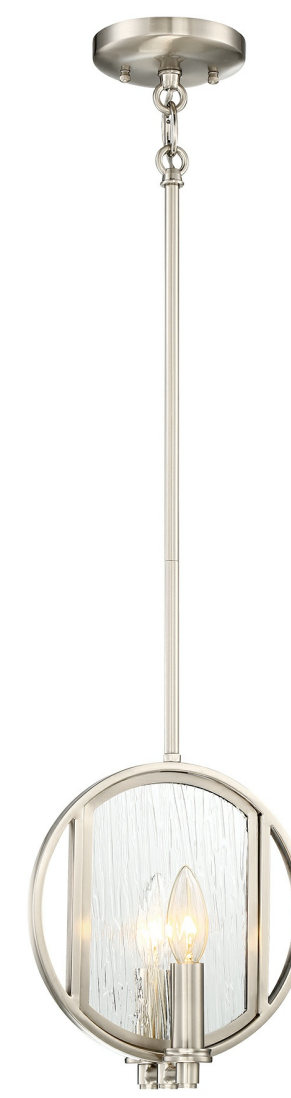

# MINKA-LAVERY®

Item # <b>3060-84</b>	UPC Code: <b>747396101033</b>
Product Family Name: <b>Via Capri</b>	Finish: <b>Brushed Nickel</b>
Category: <b>MINI-PENDANTS</b>	Category Type: <b>Mini Pendant</b>
Certification <b>3057374</b>	
Patents:	
Notes:	

Image File Name: **3060-84.jpg**

## MEASUREMENTS

Width: <b>4.75</b>	Length: <b>9</b>	Height: <b>9.75</b>	Extension: <b>9.75</b>
Height Adjustable: <b>Yes</b>	Min Overall Height: <b>20.75</b>	Max Overall Height: <b>56.75</b>	Slope: <b>Yes</b>
Wire Length: <b>72"</b>	Chain Length:	Safety Cable Included: <b>No</b>	Net Weight: <b>3.62</b>
Canopy Width: <b>5.0</b>	Canopy Height: <b>1.0</b>	Canopy Length: <b>5.0</b>	Center to Bottom:
Backplate Width:	Backplate Height:	Center to Top:	

## SHADE / GLASS

Description: <b>Clear Wood Grain Water</b>	Material: <b>GLASS</b>
Part No.: <b>G3060</b>	Quantity: <b>1</b>
Width: <b>5.67</b>	Height: <b>8.25</b>
	Length: