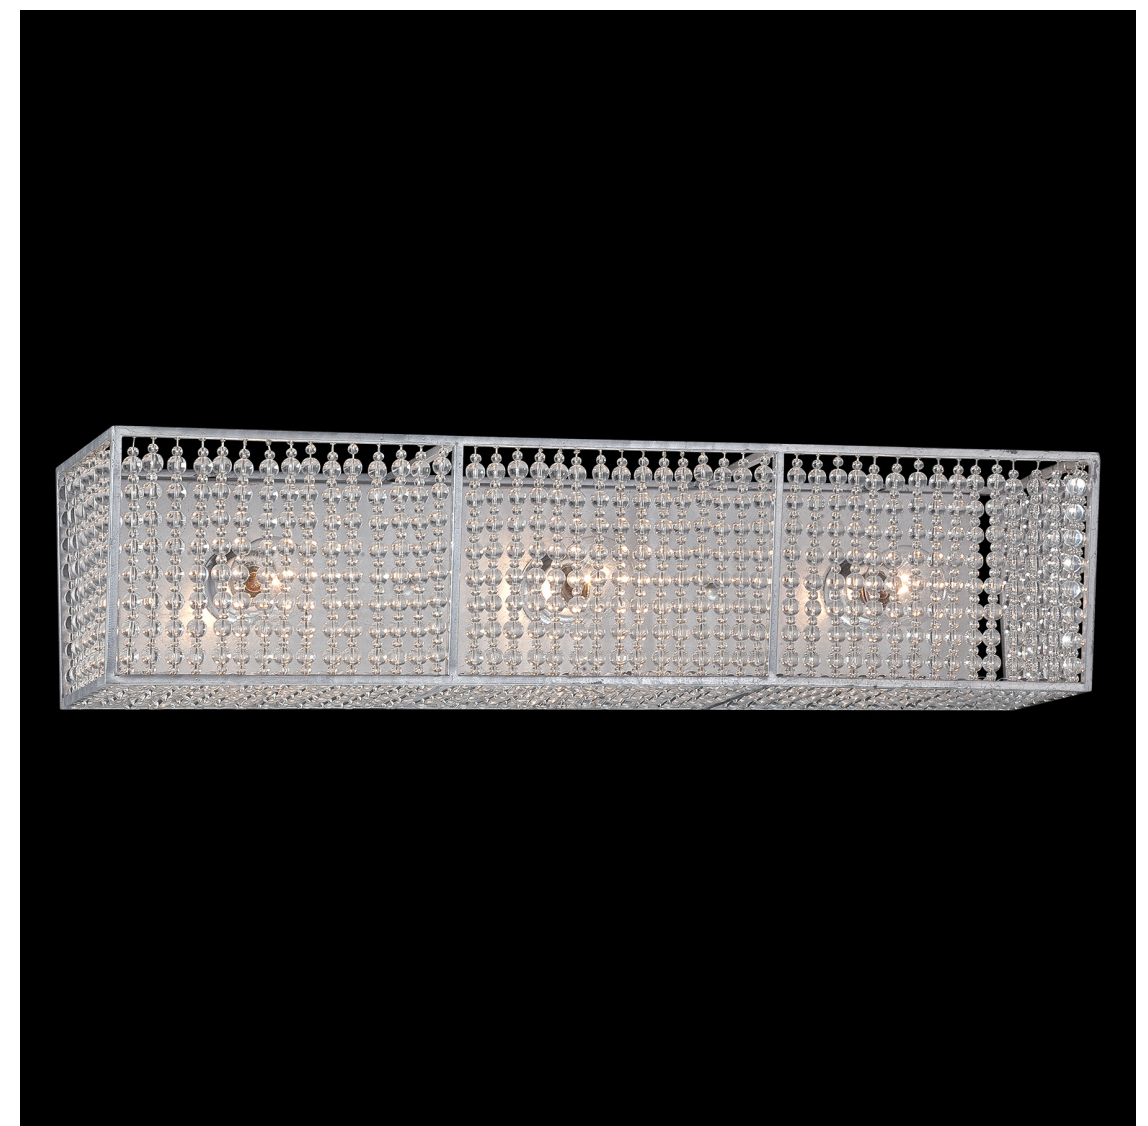

METROPOLITAN[®] LIGHTING FIXTURE CO.

Item # N2733-598	UPC Code: 840254044524
Product Family Name: Saybrook	Finish: Catalina Silver With Glass Beads
Category: BATH	Category Type: Bath
Certification E212492	
Patents:	
Notes:	

Image File Name: N2733-598.jpg

MEASUREMENTS

Width: 24.5	Length: 6	Height: 5.5	Extension: No
Height Adjustable: Min Overall Height: No		Max Overall Height: No	Slope: No
Wire Length: 7	Chain Length:	Safety Cable Included: No	Net Weight: 8.14
Canopy Width: 22.0	Canopy Height: 5.13	Canopy Length:	Center to Bottom: 3.0
Backplate Width:	Backplate Height:	Center to Top: 3.0	

LAMPING

No. of Bulbs: 3	Light Type: G16.5, CAND			
Max Bulb Wattage: 60	Socket: E12, CANDELABRA			
Dimmable: No	Ballast:	Rated Life Hours:	Photocell Included: No	Bulb/LED Included: N
Bulb/LED Included:	Color Temp.:	CRI:	Initial Lumens:	Delivered Lumens:

SHADE / GLASS

Description:	Material:
Part No.:	Quantity:
Width:	Height:
	Length:

SHIPPING

Carton Width: 9.5	Carton Height: 9.0	Carton Length: 28.5
Carton Weight: 10.38	Carton Cubic Feet: 1.41	Small Package Shippable: Yes
Master Pack Width:	Master Pack Height:	Master Pack Length:
Master Pack Weight:	Master Cubic Feet:	Multi-Pack: 1