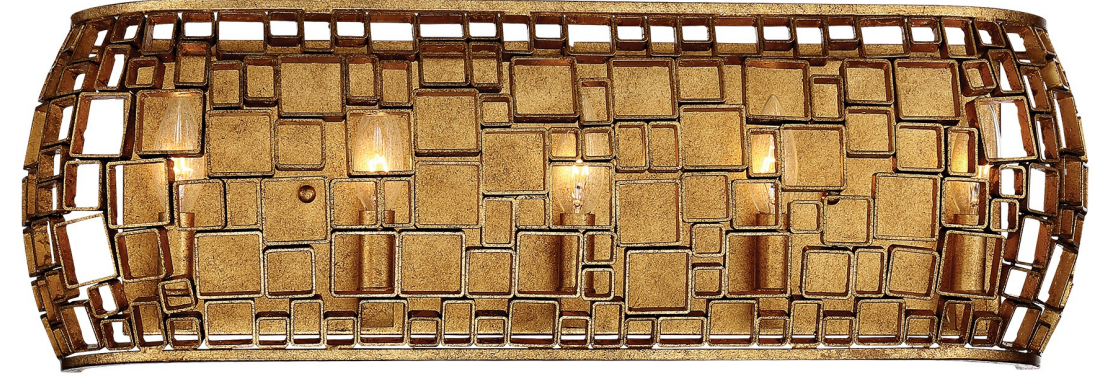

METROPOLITAN[®]

LIGHTING FIXTURE CO.

Item # N1375-597	UPC Code: 840254047563
Product Family Name: Abbondanza	Finish: Halcyon Gold
Category: BATH	Category Type: Bath
Certification E212492	
Patents:	
Notes:	

Image File Name: N1375-597.jpg

MEASUREMENTS

Width: 26	Length: 26	Height: 8.75	Extension: 5.25
Height Adjustable: Min Overall Height: No		Max Overall Height: No	Slope: No
Wire Length: 7"	Chain Length:	Safety Cable Included: No	Net Weight: 13.23
Canopy Width:	Canopy Height:	Canopy Length:	Center to Bottom: 4.33
Backplate Width: 22.5	Backplate Height: 7.25	Center to Top: 4.33	

SHADE / GLASS

Description:	Material:
Part No.:	Quantity:
Width:	Height:
	Length:

SHIPPING

Carton Width: 11.5	Carton Height: 8.0	Carton Length: 29.0
Carton Weight: 15.51	Carton Cubic Feet: 1.544	Small Package Shippable: Yes
Master Pack Width:	Master Pack Height:	Master Pack Length:
Master Pack Weight:	Master Cubic Feet:	Multi-Pack: 1
		Master Pack: 1