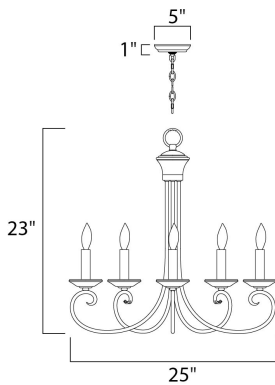

ADDITIONAL

INSTALL UP/DOWN:
RATED LIFE 1500 Hours
OPERATING TEMPERATURE:
-20°C (-4°F), 40°C (104°F)

MEASUREMENTS

DIMENSION : 25." W x 23." H
CANOPY : 5." W x 1." H x 5." L
HANGING WEIGHT : 6.2 lb

LAMPING

INPUT VOLTAGE : 120V
LUMENS : 3,360 Rated
BULB : 5 x 60W (NOT INCLUDED), 300W Total
DIMMABLE : Dimmable