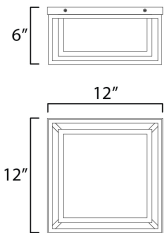

PRODUCT DESCRIPTION

A dual framed structure creates dimension on these outdoor lighting fixtures that is both contemporary and transitional. The construction consists of two frames of square tubing and squared components. The inner frame's Clear Seedy glass reduces glare from the light and appears dirt-free for longer periods. This is a comprehensive collection to brighten all areas of your outdoor space, available in various sized sconces as well as hanging and post configurations.

MEASUREMENTS

DIMENSION : 12" L x 12" W x 6" H
 HANGING WEIGHT : 5.61 lb

LAMPING

INPUT VOLTAGE : 120V
 BULB : 2 x 60W Incandescent E26 Medium , 120W Total
 BULB INCLUDED : (Not Included)
 DIMMABLE : Triac or ELV